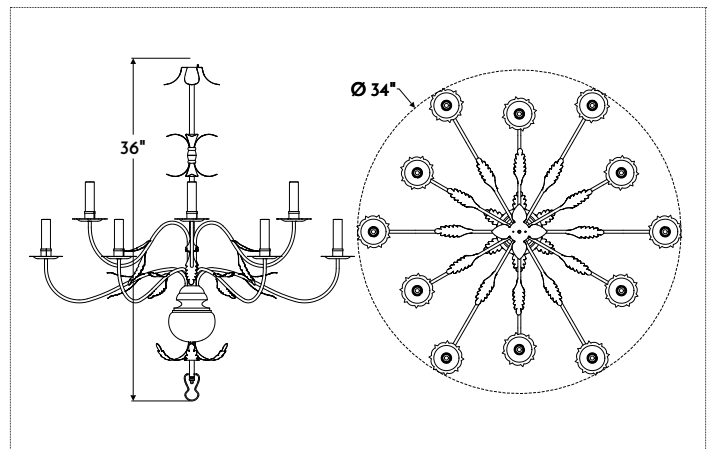

FINISHES

COPPER
NACP Natural**
BZCP Bronzed**
OXCP Oxidized
LDCP Leaded

TIN
AGTN Aged
NATN Natural**
BRTN Brushed**

**Clear coat finish available