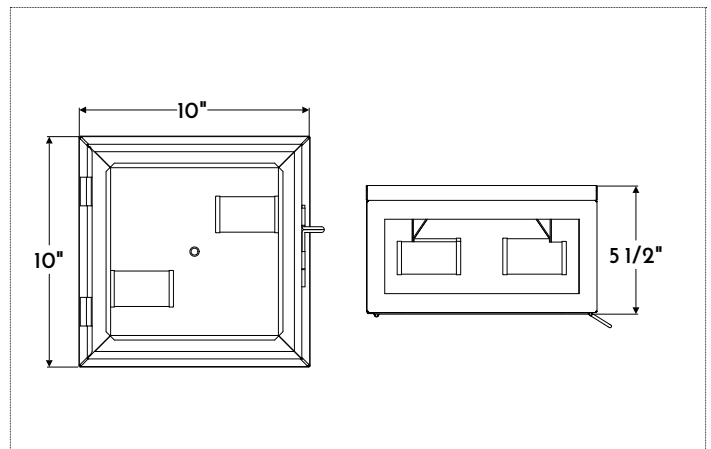

FINISHES	COPPER		TIN	
	NACP	Natural**	AGTN	Aged
	BZCP	Bronzed**	NATN	Natural**
	OXCP	Oxidized	BRTN	Brushed**
	LDCCP	Leaded		

**Clear coat finish available

*Interior use only, non-standard item - extended delivery may apply