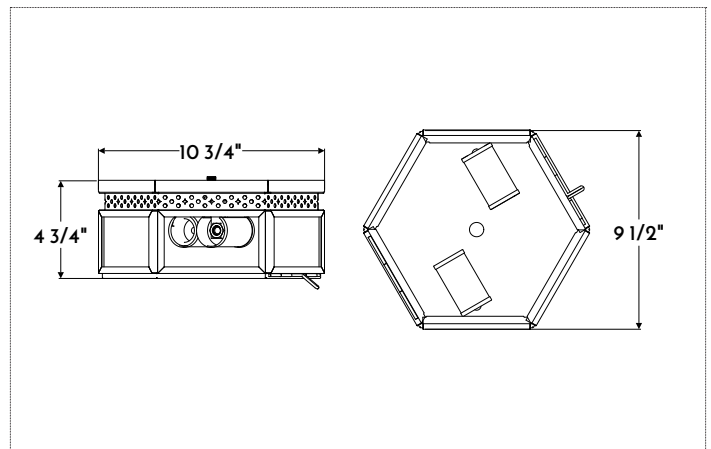

Rectangular Window Ceiling Light

This hexagonal ceiling light features rectangular windows and decorative punchwork.

Shown with an aged tin finish.

SPECIFICATIONS

- UL listed for Dry location (may comply with Damp location when surface mounted to covered ceiling away from rain or sprinklers)
- 4" octagonal junction box

One Size

- 10.75" w x 9.5" d x 4.75" h
- Two Lamp
- 40-watt max (E26) socket

Materials

- Copper
- Tin*

Finishes

- NACP, BZCP, OXCP, LDCP
- AGTN*

Other Options

- Plain, Seeded, Frosted, Opal or Restoration Glass
- Custom materials and finishes available upon request