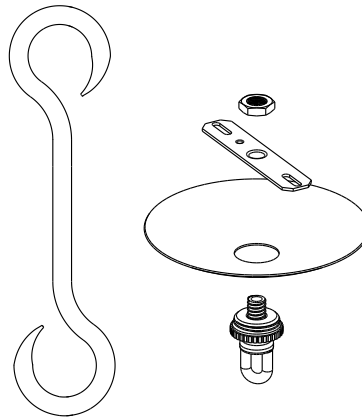

① HANGING CHANDELIER ELEVATION VIEW

② HANGING CHANDELIER PLAN VIEW

④ HANGING LANTERN CANOPY ASSEMBLY

Scofield
SCOFIELD LIGHTING

NOTE: Items are hand made one at a time. There may be slight variations in measurement and tolerances when comparing to actual Cad drawing.