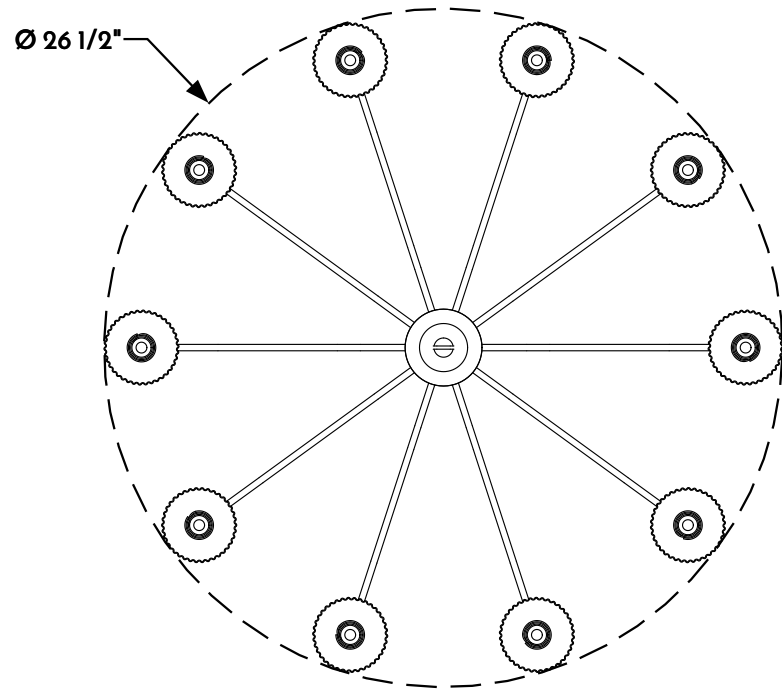

① HANGING CHANDELIER ELEVATION VIEW

② HANGING CHANDELIER PLAN VIEW

④ HANGING LANTERN CANOPY ASSEMBLY

Scofield
SCOFIELD LIGHTING

NOTE: Items are hand made one at a time. There may be slight variations in measurement and tolerances when comparing to actual Cad drawing.