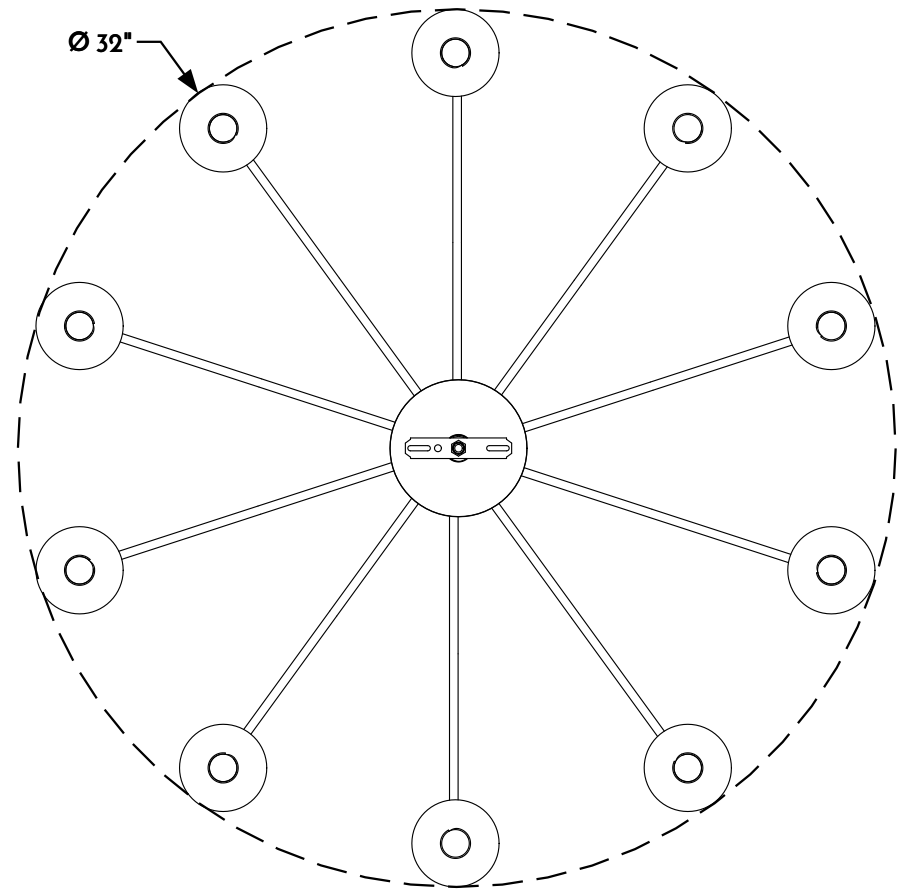

① HANGING CHANDELIER ELEVATION VIEW

③ HANGING CHANDELIER CANOPY ASSEMBLY

② HANGING CHANDELIER PLAN VIEW

Scofield
SCOFIELD LIGHTING

NOTE: Items are hand made one at a time. There may be slight variations in measurement and tolerances when comparing to actual Cad drawing.