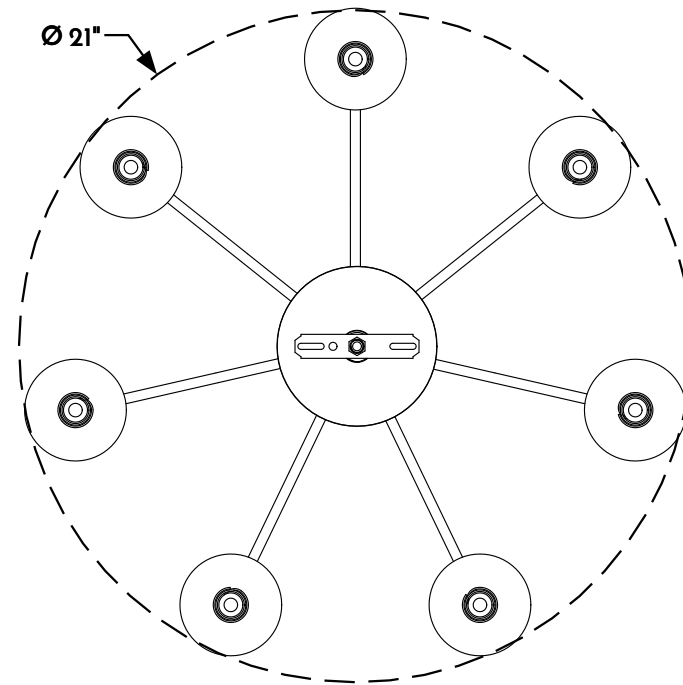

① HANGING CHANDELIER ELEVATION VIEW

② HANGING CHANDELIER PLAN VIEW

③ HANGING CHANDELIER CANOPY ASSEMBLY

*Scofield*  
SCOFIELD LIGHTING

NOTE: Items are hand made one at a time. There may be slight variations in measurement and tolerances when comparing to actual Cad drawing.