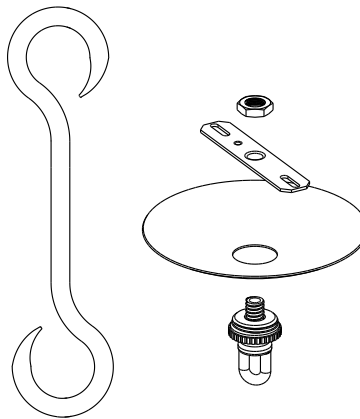

① HANGING CHANDELIER FRONT ELEVATION VIEW

② HANGING CHANDELIER PLAN VIEW

③ HANGING CHANDELIER CANOPY ASSEMBLY

Scofield
SCOFIELD LIGHTING

NOTE: Items are hand made one at a time. There may be slight variations in measurement and tolerances when comparing to actual Cad drawing.

Scofield Lighting
Cloche Chandelier
518C Large