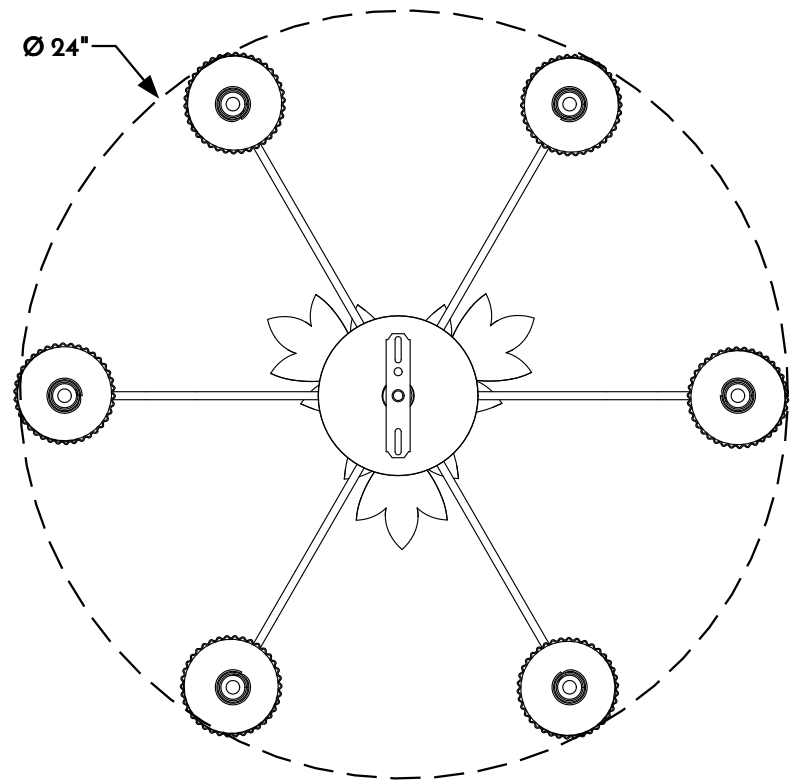

① HANGING CHANDELIER FRONT ELEVATION VIEW

② HANGING CHANDELIER PLAN VIEW

③ HANGING CHANDELIER CANOPY ASSEMBLY

Scofield
SCOFIELD LIGHTING

NOTE: Items are hand made one at a time. There may be slight variations in measurement and tolerances when comparing to actual Cad drawing.