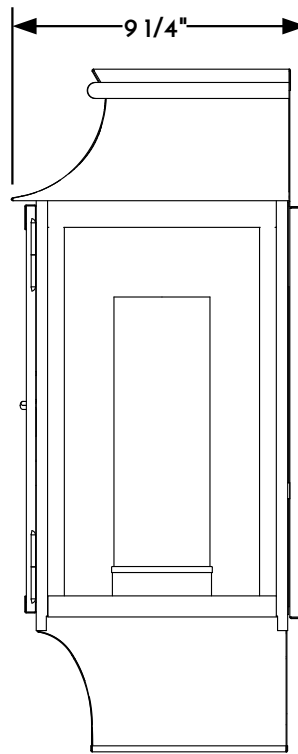

① WALL LANTERN FRONT ELEVATION VIEW

② WALL LANTERN RIGHT ELEVATION VIEW

③ WALL LANTERN REAR ELEVATION VIEW

④ WALL LANTERN PLAN VIEW

Scofield
SCOFIELD LIGHTING

NOTE: Items are hand made one at a time. There may be slight variations in measurement and tolerances when comparing to actual Cad drawing.