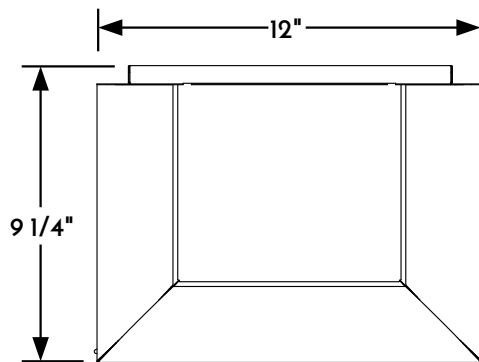

① WALL LANTERN FRONT ELEVATION VIEW

② WALL LANTERN RIGHT ELEVATION VIEW

③ WALL LANTERN REAR ELEVATION VIEW

④ WALL LANTERN PLAN VIEW

Scofield
SCOFIELD LIGHTING

NOTE: Items are hand made one at a time. There may be slight variations in measurement and tolerances when comparing to actual Cad drawing.