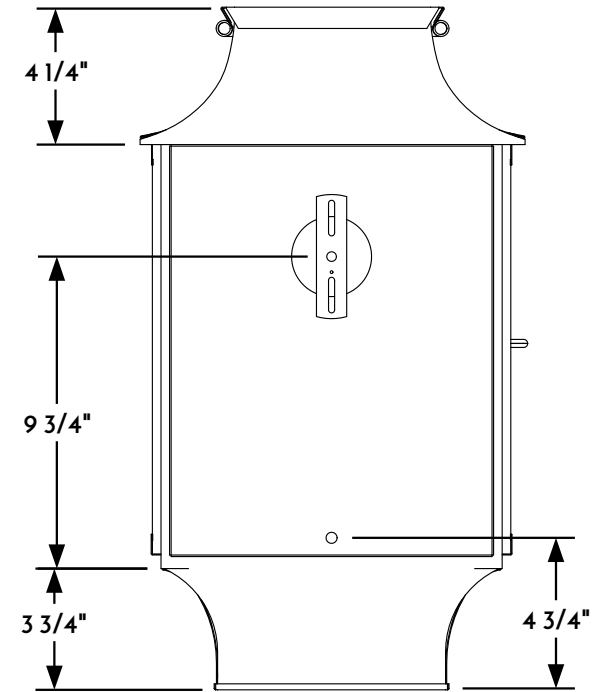

① WALL LANTERN FRONT ELEVATION VIEW

② WALL LANTERN RIGHT ELEVATION VIEW

③ WALL LANTERN REAR ELEVATION VIEW

④ WALL LANTERN PLAN VIEW

Scofield
SCOFIELD LIGHTING

NOTE: Items are hand made one at a time. There may be slight variations in measurement and tolerances when comparing to actual Cad drawing.