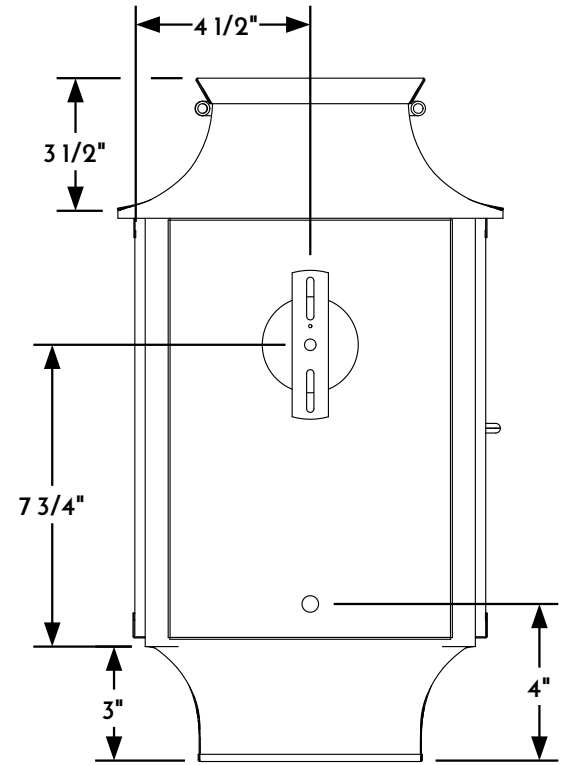

① WALL LANTERN FRONT ELEVATION VIEW

② WALL LANTERN RIGHT ELEVATION VIEW

③ WALL LANTERN REAR ELEVATION VIEW

④ WALL LANTERN PLAN VIEW

Scofield
SCOFIELD LIGHTING

NOTE: Items are hand made one at a time. There may be slight variations in measurement and tolerances when comparing to actual Cad drawing.