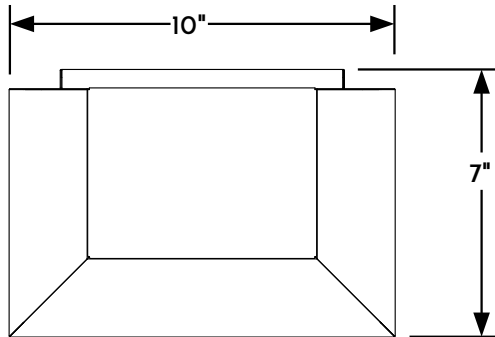

① WALL LANTERN FRONT ELEVATION VIEW

② WALL LANTERN RIGHT ELEVATION VIEW

③ WALL LANTERN REAR ELEVATION VIEW

④ WALL LANTERN PLAN VIEW

Scofield
SCOFIELD LIGHTING

NOTE: Items are hand made one at a time. There may be slight variations in measurement and tolerances when comparing to actual Cad drawing.