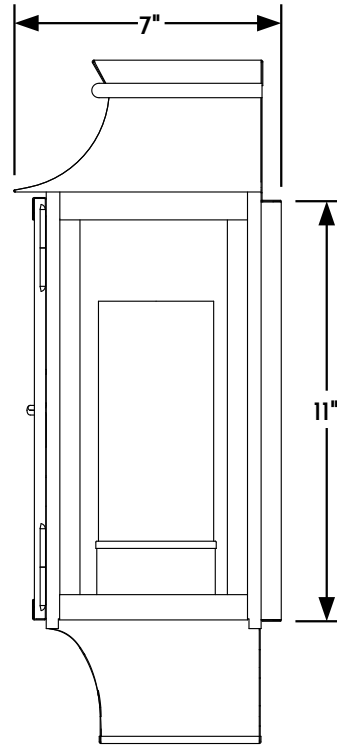

① WALL LANTERN FRONT ELEVATION VIEW

② WALL LANTERN RIGHT ELEVATION VIEW

③ WALL LANTERN REAR ELEVATION VIEW

④ WALL LANTERN PLAN VIEW

Scofield
SCOFIELD LIGHTING

NOTE: Items are hand made one at a time. There may be slight variations in measurement and tolerances when comparing to actual Cad drawing.