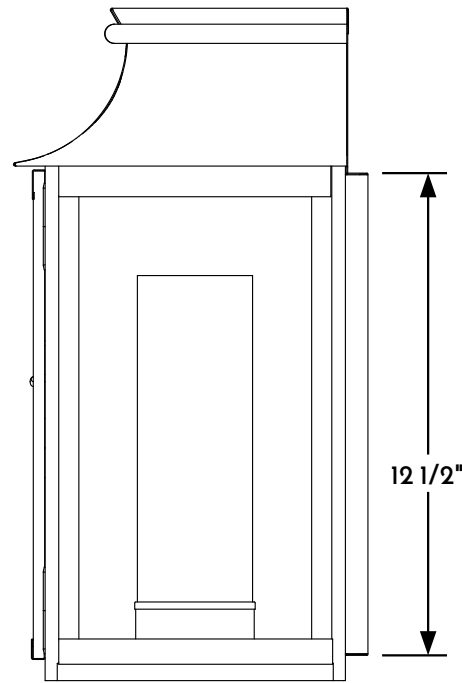

① WALL LANTERN FRONT ELEVATION VIEW

② WALL LANTERN RIGHT ELEVATION VIEW

③ WALL LANTERN REAR ELEVATION VIEW

④ WALL LANTERN PLAN VIEW

Scofield
SCOFIELD LIGHTING

NOTE: Items are hand made one at a time. There may be slight variations in measurement and tolerances when comparing to actual Cad drawing.