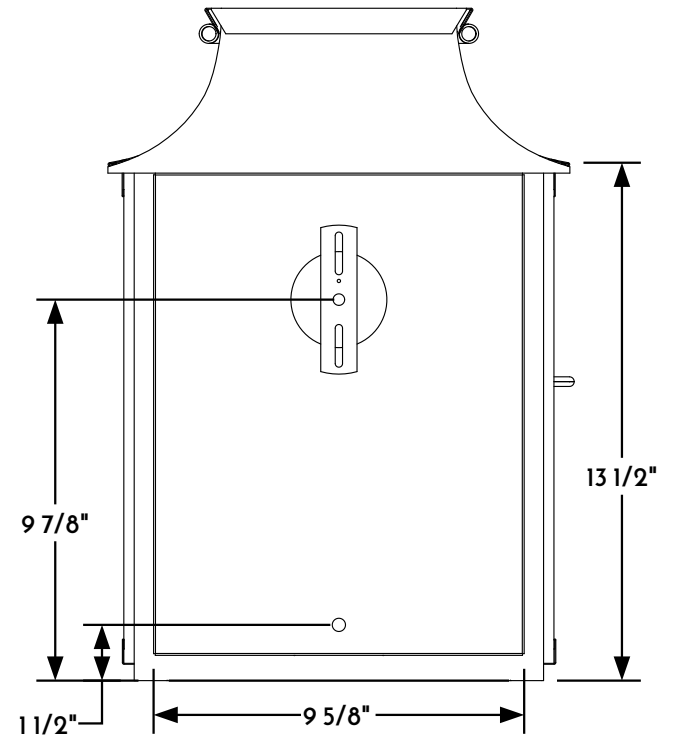

① WALL LANTERN FRONT ELEVATION VIEW

② WALL LANTERN RIGHT ELEVATION VIEW

③ WALL LANTERN REAR ELEVATION VIEW

④ WALL LANTERN PLAN VIEW

Scofield
SCOFIELD LIGHTING

NOTE: Items are hand made one at a time. There may be slight variations in measurement and tolerances when comparing to actual Cad drawing.