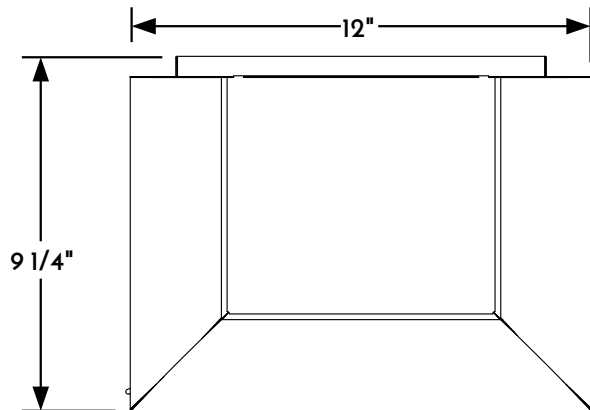

① WALL LANTERN FRONT ELEVATION VIEW

② WALL LANTERN RIGHT ELEVATION VIEW

③ WALL LANTERN REAR ELEVATION VIEW

④ WALL LANTERN PLAN VIEW

Scofield
SCOFIELD LIGHTING

NOTE: Items are hand made one at a time. There may be slight variations in measurement and tolerances when comparing to actual Cad drawing.