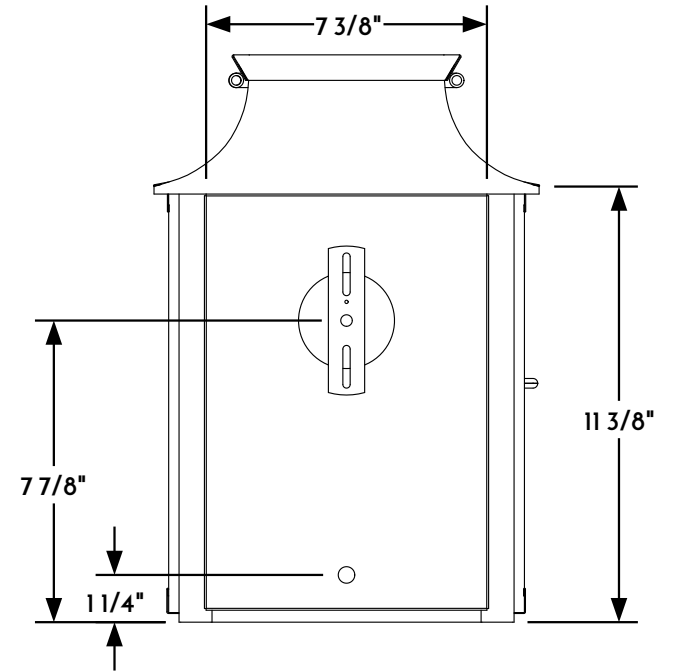

① WALL LANTERN FRONT ELEVATION VIEW

② WALL LANTERN RIGHT ELEVATION VIEW

③ WALL LANTERN REAR ELEVATION VIEW

④ WALL LANTERN PLAN VIEW

⑤ WALL LANTERN BOTTOM VIEW

*Scofield*  
SCOFIELD LIGHTING

NOTE: Items are hand made one at a time. There may be slight variations in measurement and tolerances when comparing to actual Cad drawing.