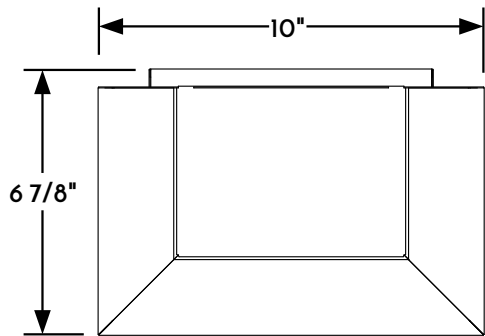

① WALL LANTERN FRONT ELEVATION VIEW

② WALL LANTERN RIGHT ELEVATION VIEW

③ WALL LANTERN REAR ELEVATION VIEW

④ WALL LANTERN PLAN VIEW

⑤ WALL LANTERN BOTTOM VIEW

*Scofield*  
SCOFIELD LIGHTING

NOTE: Items are hand made one at a time. There may be slight variations in measurement and tolerances when comparing to actual Cad drawing.