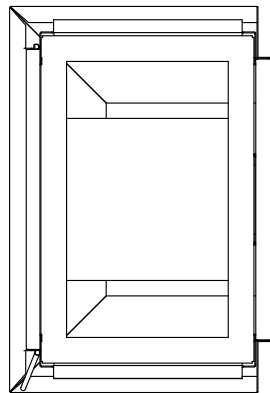

① WALL LANTERN FRONT ELEVATION VIEW

② WALL LANTERN RIGHT ELEVATION VIEW

③ WALL LANTERN REAR ELEVATION VIEW

④ WALL LANTERN PLAN VIEW

⑤ WALL LANTERN BOTTOM VIEW

*Scofield*  
SCOFIELD LIGHTING

NOTE: Items are hand made one at a time. There may be slight variations in measurement and tolerances when comparing to actual Cad drawing.