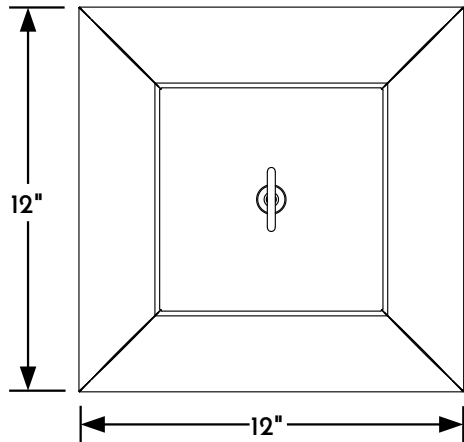

① WALL LANTERN FRONT ELEVATION VIEW

④ WALL LANTERN PLAN VIEW

② HANGING LANTERN RIGHT ELEVATION VIEW

④ HANGING LANTERN CANOPY ASSEMBLY

Scofield
SCOFIELD LIGHTING

NOTE: Items are hand made one at a time. There may be slight variations in measurement and tolerances when comparing to actual Cad drawing.