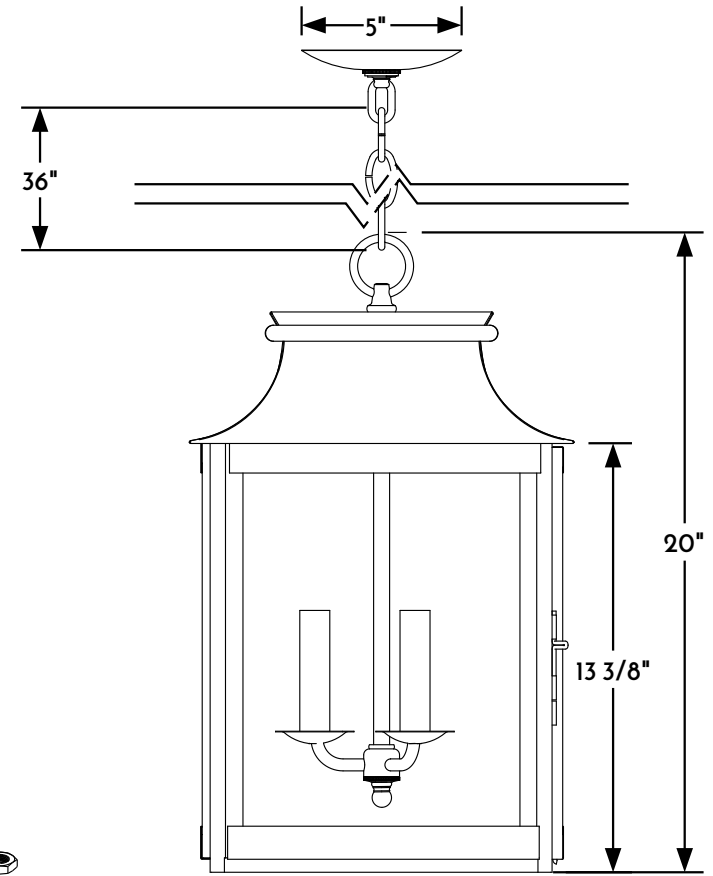

① WALL LANTERN FRONT ELEVATION VIEW

④ WALL LANTERN PLAN VIEW

② HANGING LANTERN RIGHT ELEVATION VIEW

④ HANGING LANTERN CANOPY ASSEMBLY

Scofield
SCOFIELD LIGHTING

NOTE: Items are hand made one at a time. There may be slight variations in measurement and tolerances when comparing to actual Cad drawing.