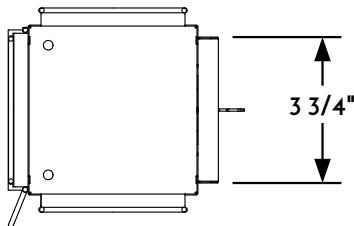

① WALL LANTERN FRONT ELEVATION VIEW

② WALL LANTERN RIGHT ELEVATION VIEW

③ WALL LANTERN REAR ELEVATION VIEW

④ WALL LANTERN PLAN VIEW

⑤ WALL LANTERN BOTTOM VIEW

Scofield
SCOFIELD LIGHTING

NOTE: Items are hand made one at a time. There may be slight variations in measurement and tolerances when comparing to actual Cad drawing.