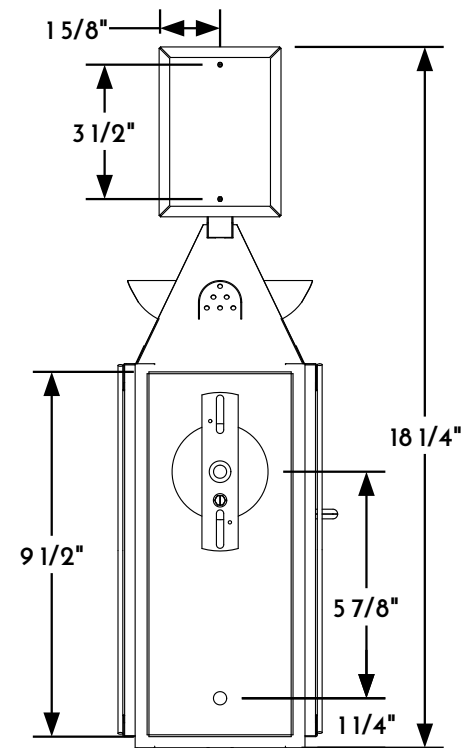

① WALL LANTERN FRONT ELEVATION VIEW

② WALL LANTERN RIGHT ELEVATION VIEW

③ WALL LANTERN REAR ELEVATION VIEW

④ WALL LANTERN PLAN VIEW

⑤ WALL LANTERN BOTTOM VIEW

Scofield
SCOFIELD LIGHTING

NOTE: Items are hand made one at a time. There may be slight variations in measurement and tolerances when comparing to actual Cad drawing.