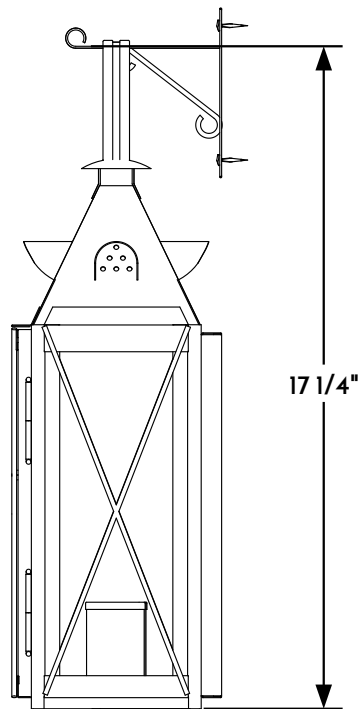

① WALL LANTERN FRONT ELEVATION VIEW

② WALL LANTERN RIGHT ELEVATION VIEW

③ WALL LANTERN REAR ELEVATION VIEW

④ WALL LANTERN PLAN VIEW

⑤ WALL LANTERN BOTTOM VIEW

Scofield
SCOFIELD LIGHTING

NOTE: Items are hand made one at a time. There may be slight variations in measurement and tolerances when comparing to actual Cad drawing.