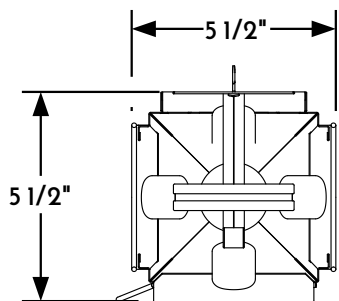

① WALL LANTERN FRONT ELEVATION VIEW

② WALL LANTERN RIGHT ELEVATION VIEW

③ WALL LANTERN REAR ELEVATION VIEW

④ WALL LANTERN PLAN VIEW

⑤ WALL LANTERN BOTTOM VIEW

Scofield
SCOFIELD LIGHTING

NOTE: Items are hand made one at a time. There may be slight variations in measurement and tolerances when comparing to actual Cad drawing.