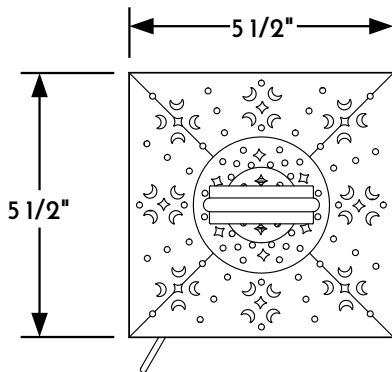

① HANGING LANTERN FRONT ELEVATION VIEW

② HANGING LANTERN RIGHT ELEVATION VIEW

③ HANGING LANTERN PLAN VIEW

Scofield
SCOFIELD LIGHTING

NOTE: Items are hand made one at a time. There may be slight variations in measurement and tolerances when comparing to actual Cad drawing.

	<p>Scofield Lighting</p>
	<p>Paul Revere Wall Lantern</p>
	<p>708W</p>