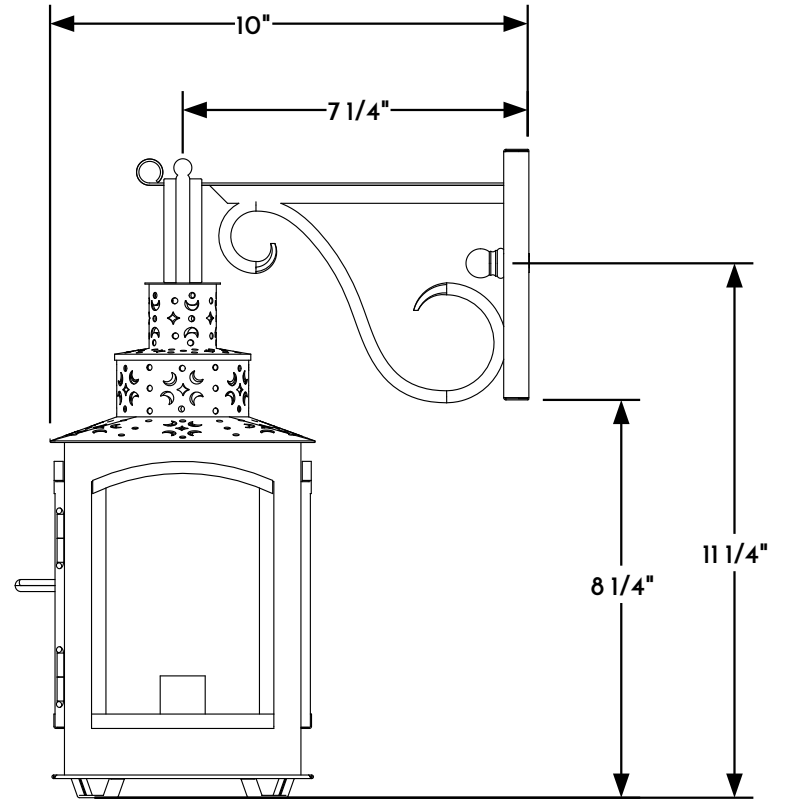

① HANGING LANTERN FRONT ELEVATION VIEW

② HANGING LANTERN RIGHT ELEVATION VIEW

③ HANGING LANTERN PLAN VIEW

Scofield
SCOFIELD LIGHTING

NOTE: Items are hand made one at a time. There may be slight variations in measurement and tolerances when comparing to actual Cad drawing.

	<p>Scofield Lighting</p>
	<p>Paul Revere Wall Lantern</p>
	<p>708W</p>