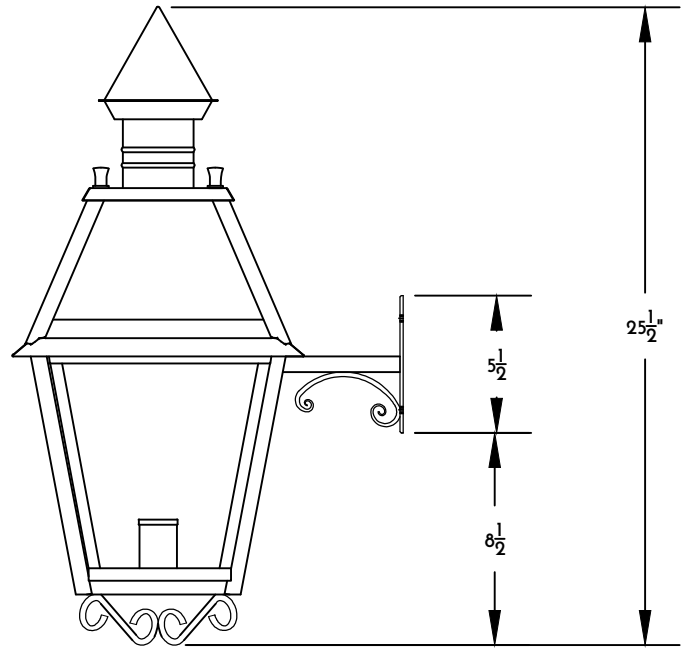

① WALL LANTERN FRONT ELEVATION VIEW

② WALL LANTERN RIGHT ELEVATION VIEW

③ WALL LANTERN PLAN VIEW

Scofield
 - REMAINS OF LIGHTING

NOTE: Fixtures are hand made one at a time. There may be slight variations in measurement and tolerances when comparing to actual CAD drawing.