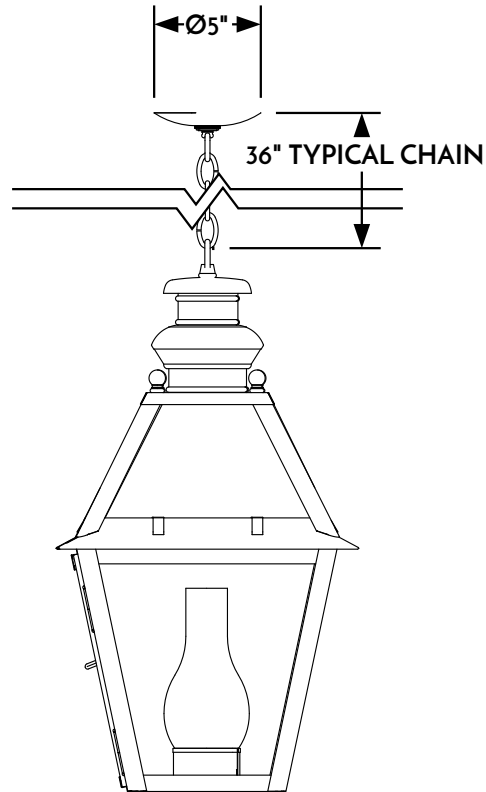

① HANGING LANTERN FRONT ELEVATION VIEW

② HANGING LANTERN RIGHT ELEVATION VIEW

③ HANGING LANTERN PLAN VIEW

④ HANGING LANTERN CANOPY ASSEMBLY

Scofield
SCOFIELD LIGHTING

NOTE: Items are hand made one at a time. There may be slight variations in measurement and tolerances when comparing to actual Cad drawing.

Scofield Lighting
Philadelphia Hanging Lantern
713C Medium