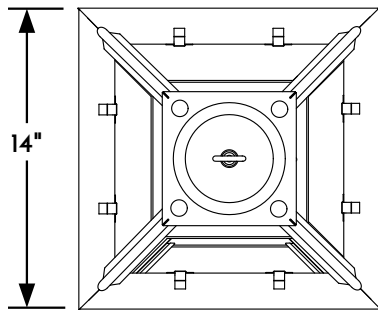

① HANGING LANTERN FRONT ELEVATION VIEW

② HANGING LANTERN RIGHT ELEVATION VIEW

③ HANGING LANTERN PLAN VIEW

④ HANGING LANTERN CANOPY ASSEMBLY

Scofield
SCOFIELD LIGHTING

NOTE: Items are hand made one at a time. There may be slight variations in measurement and tolerances when comparing to actual Cad drawing.