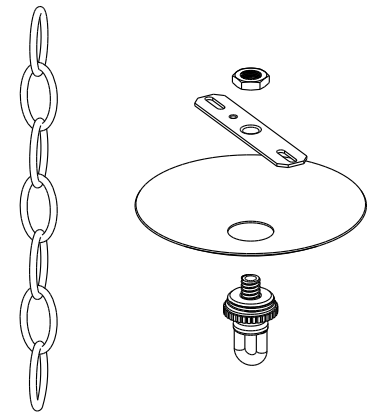

① HANGING LANTERN FRONT ELEVATION VIEW

② HANGING LANTERN RIGHT ELEVATION VIEW

③ HANGING LANTERN PLAN VIEW

④ HANGING LANTERN CANOPY ASSEMBLY

Scofield
SCOFIELD LIGHTING

NOTE: Items are hand made one at a time. There may be slight variations in measurement and tolerances when comparing to actual Cad drawing.