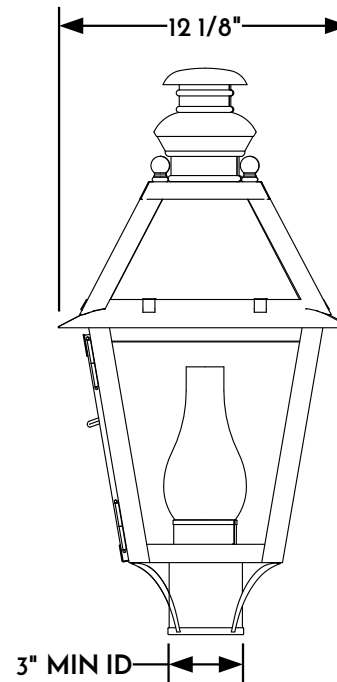

① POST LANTERN FRONT ELEVATION VIEW

② POST LANTERN RIGHT ELEVATION VIEW

③ POST LANTERN PLAN VIEW

*Scofield*  
SCOFIELD LIGHTING

NOTE: Items are hand made one at a time. There may be slight variations in measurement and tolerances when comparing to actual Cad drawing.