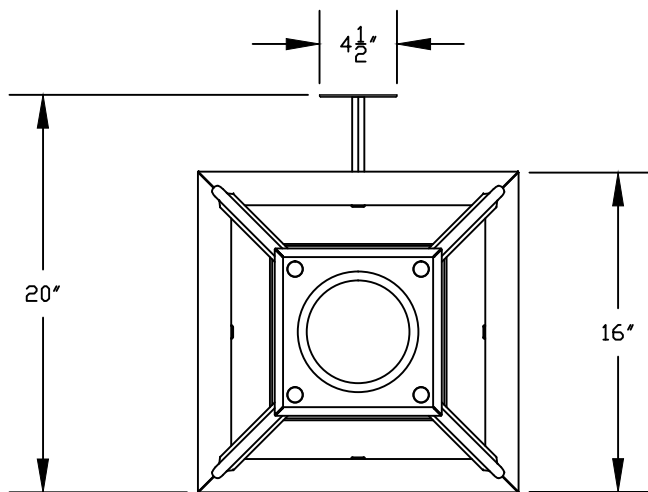

③ WALL LANTERN PLAN VIEW

Scofield
REMAINS OF LIGHTING

NOTE: Fixtures are hand made one at a time.
There may be slight variations in measurement
and tolerances when comparing to actual CAD
drawing.

Heritage Metalworks	Scofield Lighting
	Philadelphia Wall Lantern
	713W Large