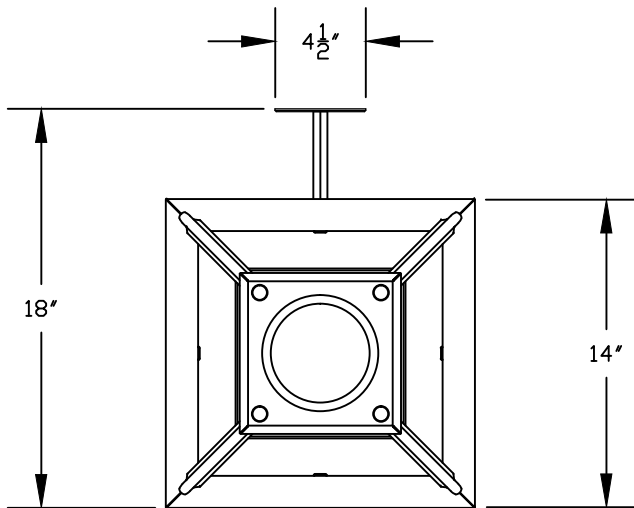

1 WALL LANTERN FRONT ELEVATION VIEW

2 WALL LANTERN RIGHT ELEVATION VIEW

3 WALL LANTERN PLAN VIEW

Scofield
 REMAINS OF LIGHTING

NOTE: Fixtures are hand made one at a time.
 There may be slight variations in measurement
 and tolerances when comparing to actual CAD
 drawing.