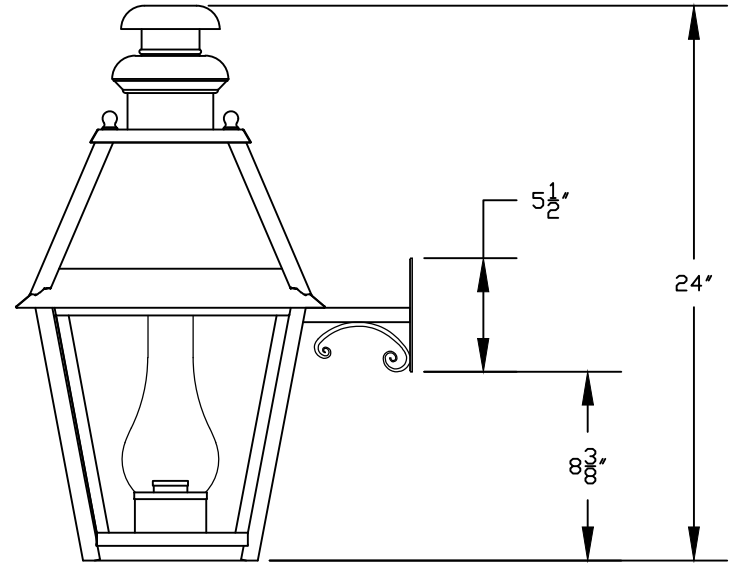

1 WALL LANTERN FRONT ELEVATION VIEW

2 WALL LANTERN RIGHT ELEVATION VIEW

3 WALL LANTERN PLAN VIEW

Scofield
 REMAINS OF LIGHTING

NOTE: Fixtures are hand made one at a time.
 There may be slight variations in measurement
 and tolerances when comparing to actual CAD
 drawing.