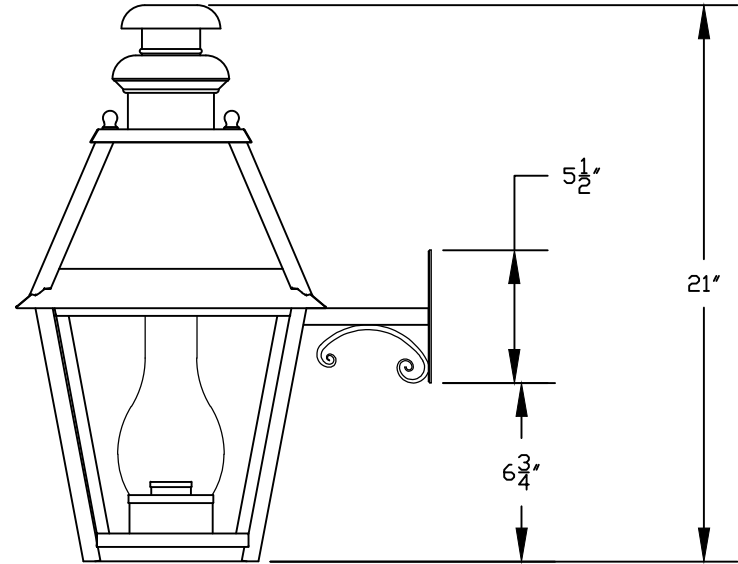

① WALL LANTERN FRONT ELEVATION VIEW

② WALL LANTERN RIGHT ELEVATION VIEW

③ WALL LANTERN PLAN VIEW

*Scofield*  
 • REMAINS • LIGHTING

NOTE: Fixtures are hand made one at a time.  
 There may be slight variations in measurement  
 and tolerances when comparing to actual CAD  
 drawing.