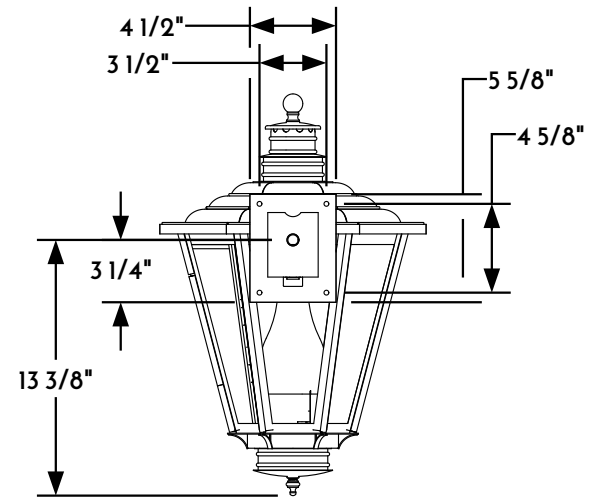

① WALL LANTERN FRONT ELEVATION VIEW

② WALL LANTERN RIGHT ELEVATION VIEW

③ WALL LANTERN REAR ELEVATION VIEW

④ WALL LANTERN PLAN VIEW

Scofield
SCOFIELD LIGHTING

NOTE: Items are hand made one at a time. There may be slight variations in measurement and tolerances when comparing to actual Cad drawing.