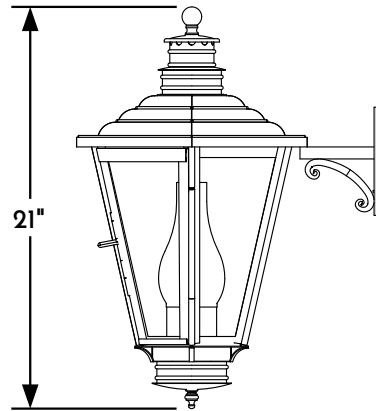

① WALL LANTERN FRONT ELEVATION VIEW

② WALL LANTERN RIGHT ELEVATION VIEW

③ WALL LANTERN REAR ELEVATION VIEW

④ WALL LANTERN PLAN VIEW

Scofield
SCOFIELD LIGHTING

NOTE: Items are hand made one at a time. There may be slight variations in measurement and tolerances when comparing to actual Cad drawing.

Scofield Lighting
English Gas Wall Lantern
717W Small