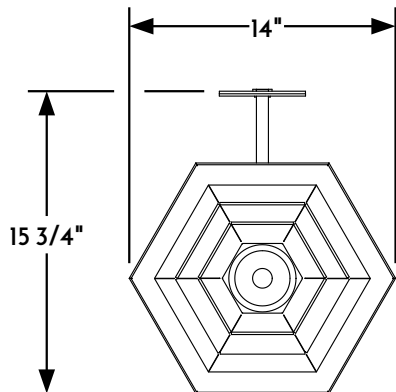

① WALL LANTERN FRONT ELEVATION VIEW

② WALL LANTERN RIGHT ELEVATION VIEW

③ WALL LANTERN REAR ELEVATION VIEW

④ WALL LANTERN PLAN VIEW

Scofield
SCOFIELD LIGHTING

NOTE: Items are hand made one at a time. There may be slight variations in measurement and tolerances when comparing to actual Cad drawing.