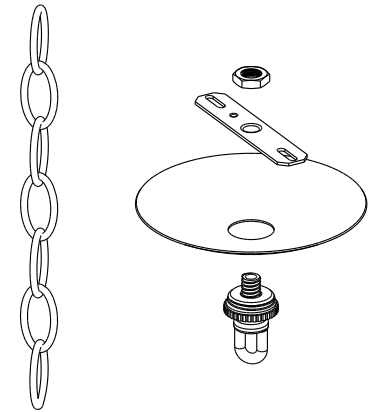

① HANGING LANTERN FRONT ELEVATION VIEW

② HANGING LANTERN RIGHT ELEVATION VIEW

③ HANGING LANTERN PLAN VIEW

④ HANGING LANTERN CANOPY ASSEMBLY

*Scofield*  
SCOFIELD LIGHTING

NOTE: Items are hand made one at a time. There may be slight variations in measurement and tolerances when comparing to actual Cad drawing.