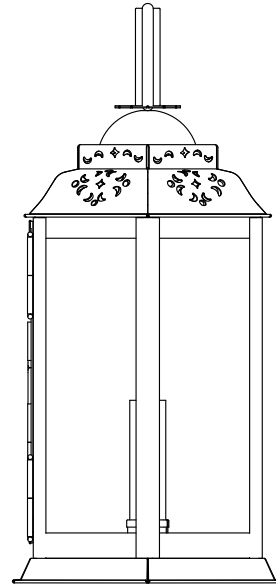

① HANGING LANTERN FRONT ELEVATION VIEW

② HANGING LANTERN RIGHT ELEVATION VIEW

③ HANGING LANTERN PLAN VIEW

④ HANGING LANTERN CANOPY ASSEMBLY

*Scofield*  
SCOFIELD LIGHTING

NOTE: Items are hand made one at a time. There may be slight variations in measurement and tolerances when comparing to actual Cad drawing.

**Scofield Lighting**  
**European Hanging Lantern**  
**730C Small**