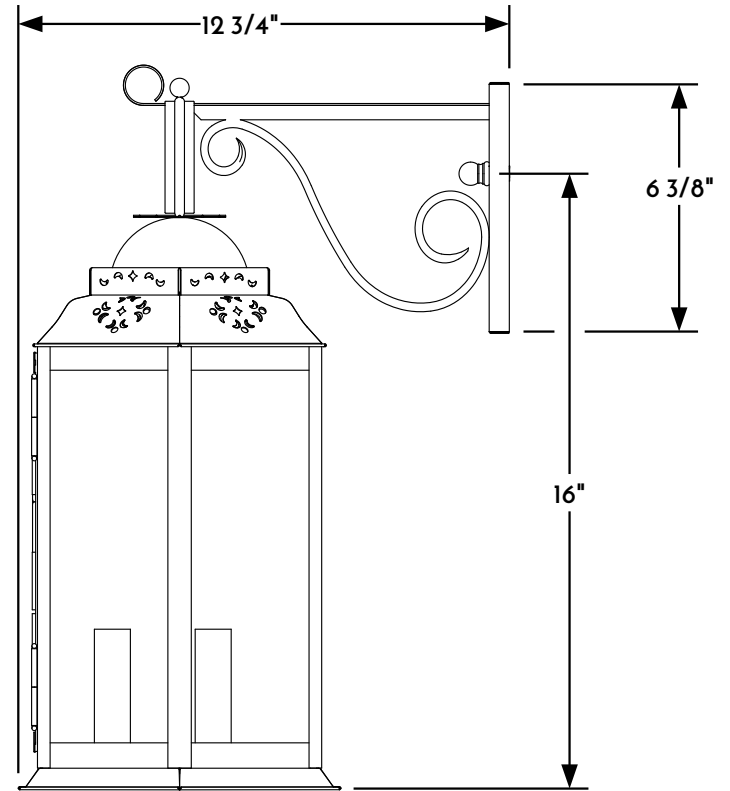

① WALL LANTERN FRONT ELEVATION VIEW

② WALL LANTERN RIGHT ELEVATION VIEW

④ WALL LANTERN PLAN VIEW

Scofield
SCOFIELD LIGHTING

NOTE: Items are hand made one at a time. There may be slight variations in measurement and tolerances when comparing to actual Cad drawing.

Scofield Lighting
European Wall Lantern
730W Large