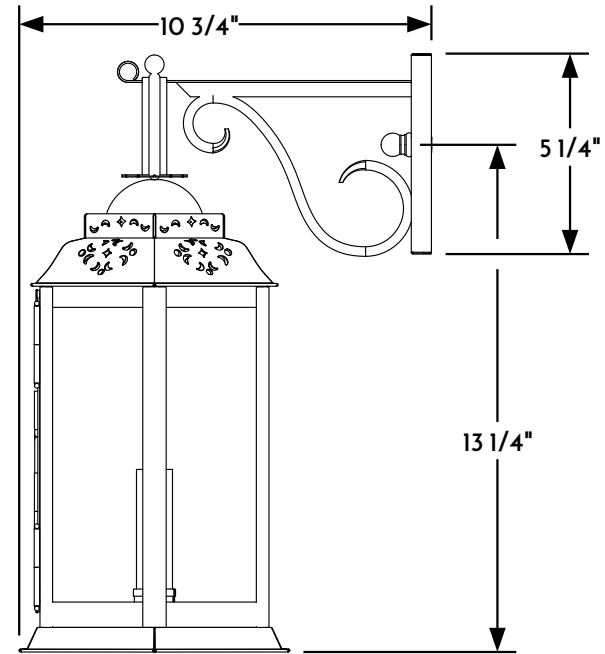

① WALL LANTERN FRONT ELEVATION VIEW

② WALL LANTERN RIGHT ELEVATION VIEW

④ WALL LANTERN PLAN VIEW

Scofield
SCOFIELD LIGHTING

NOTE: Items are hand made one at a time. There may be slight variations in measurement and tolerances when comparing to actual Cad drawing.

Scofield Lighting
European Wall Lantern
730W Small