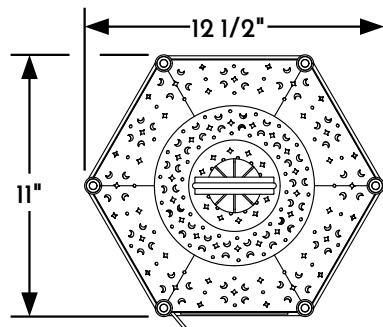

① HANGING LANTERN FRONT ELEVATION VIEW

② HANGING LANTERN RIGHT ELEVATION VIEW

④ HANGING LANTERN CANOPY ASSEMBLY

③ HANGING LANTERN PLAN VIEW

Scofield
SCOFIELD LIGHTING

NOTE: Items are hand made one at a time. There may be slight variations in measurement and tolerances when comparing to actual Cad drawing.