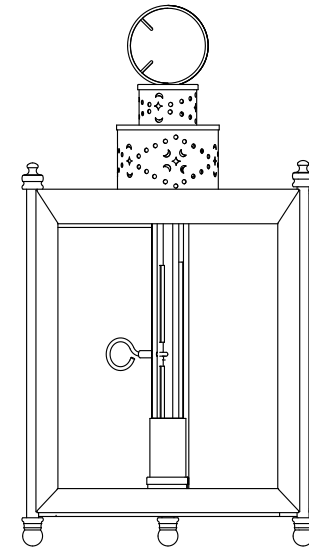

① HANGING LANTERN FRONT ELEVATION VIEW

④ HANGING LANTERN PLAN VIEW

② HANGING LANTERN RIGHT ELEVATION VIEW

③ HANGING LANTERN REAR ELEVATION VIEW

⑤ HANGING LANTERN CANOPY ASSEMBLY

*Scofield*  
SCOFIELD LIGHTING

NOTE: Items are hand made one at a time. There may be slight variations in measurement and tolerances when comparing to actual Cad drawing.

CONFIDENTIALITY STATEMENT. The information contained in this Drawing, including attachments, is confidential information property of Heritage Metalworks LLC., HMW Forge and Scofield lighting. The information is intended for use solely by the individual or entity named in the message and or email sent with. Any unauthorized review, printing, copying, reproduction or distribution of such information to other parties is prohibited. If you are not an intended recipient of this, please notify Heritage Metalworks LLC. by reply e-mail and delete from your system.

**Scofield Lighting**  
**Three Sided Hanging Lantern**  
**775C Small**