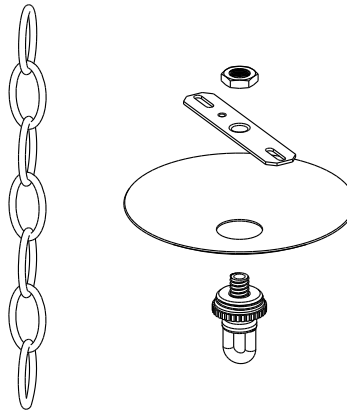

① HANGING LANTERN FRONT ELEVATION VIEW

④ HANGING LANTERN PLAN VIEW

② HANGING LANTERN RIGHT ELEVATION VIEW

③ HANGING LANTERN REAR ELEVATION VIEW

⑤ HANGING LANTERN CANOPY ASSEMBLY

*Scofield*  
SCOFIELD LIGHTING

NOTE: Items are hand made one at a time. There may be slight variations in measurement and tolerances when comparing to actual Cad drawing.

CONFIDENTIALITY STATEMENT. The information contained in this Drawing, including attachments, is confidential information property of Heritage Metalworks LLC., HMW Forge and Scofield lighting. The information is intended for use solely by the individual or entity named in the message and or email sent with. Any unauthorized review, printing, copying, reproduction or distribution of such information to other parties is prohibited. If you are not an intended recipient of this, please notify Heritage Metalworks LLC. by reply e-mail and delete from your system.

**Scofield Lighting**  
**Three Sided Hanging Lantern**  
**775C Small**