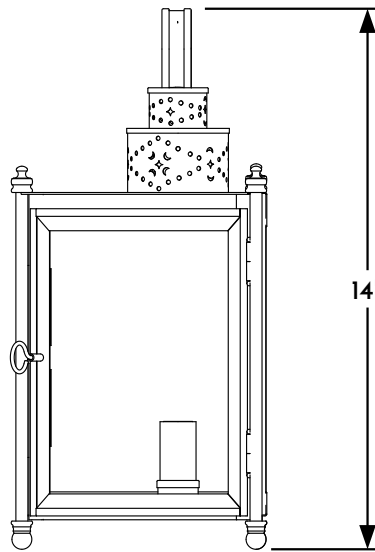

① HANGING LANTERN FRONT ELEVATION VIEW

④ HANGING LANTERN PLAN VIEW

② HANGING LANTERN RIGHT ELEVATION VIEW

③ HANGING LANTERN REAR ELEVATION VIEW

⑤ HANGING LANTERN CANOPY ASSEMBLY

*Scofield*  
SCOFIELD LIGHTING

NOTE: Items are hand made one at a time. There may be slight variations in measurement and tolerances when comparing to actual Cad drawing.

CONFIDENTIALITY STATEMENT. The information contained in this Drawing, including attachments, is confidential information property of Heritage Metalworks LLC., HMW Forge and Scofield lighting. The information is intended for use solely by the individual or entity named in the message and or email sent with. Any unauthorized review, printing, copying, reproduction or distribution of such information to other parties is prohibited. If you are not an intended recipient of this, please notify Heritage Metalworks LLC. by reply e-mail and delete from your system.

**Scofield Lighting**  
**Three Sided Hanging Lantern**  
**775C Small**