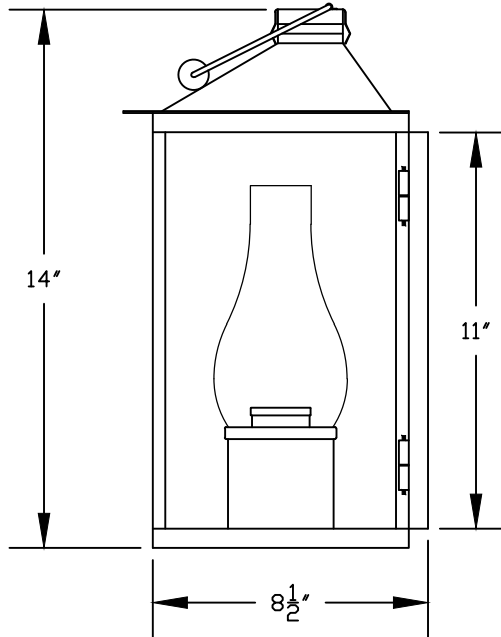

① WALL LANTERN FRONT ELEVATION VIEW

② WALL LANTERN RIGHT ELEVATION VIEW

② WALL LANTERN REAR ELEVATION VIEW

③ WALL LANTERN PLAN VIEW

Scofield
 • REMAINS LIGHTING

NOTE: Fixtures are hand made one at a time. There may be slight variations in measurement and tolerances when comparing to actual CAD drawing.