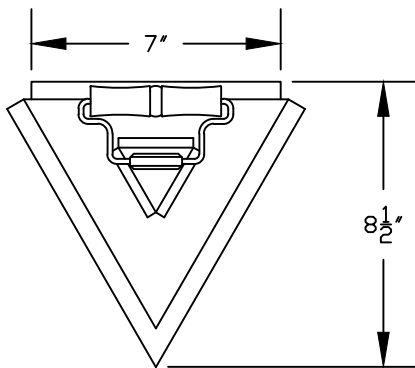

① WALL LANTERN FRONT ELEVATION VIEW

② WALL LANTERN RIGHT ELEVATION VIEW

② WALL LANTERN REAR ELEVATION VIEW

③ WALL LANTERN PLAN VIEW

Scofield
 • REMAINS LIGHTING

NOTE: Fixtures are hand made one at a time. There may be slight variations in measurement and tolerances when comparing to actual CAD drawing.