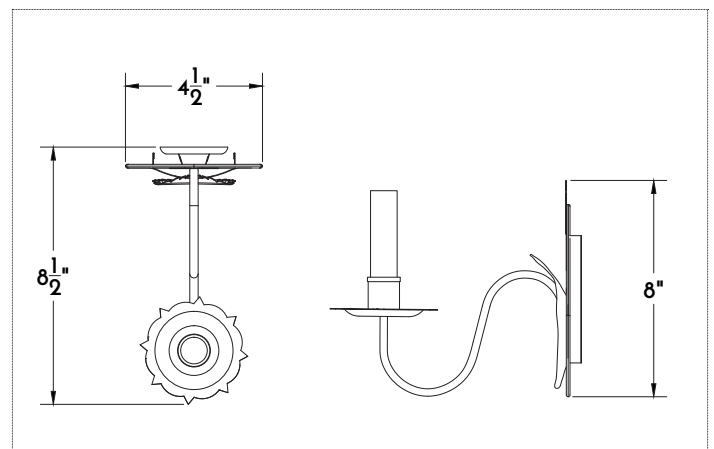

FINISHES	COPPER	TIN	
	NACP Natural**	AGTN Aged	**Clear coat finish available
	BZCP Bronzed**	NATN Natural**	
	OXCP Oxidized	BRTN Brushed**	
	LDCP Leaded		

*Interior use only

**Filament LED (2-6 watt) bulbs strongly recommended with optional wax sleeves