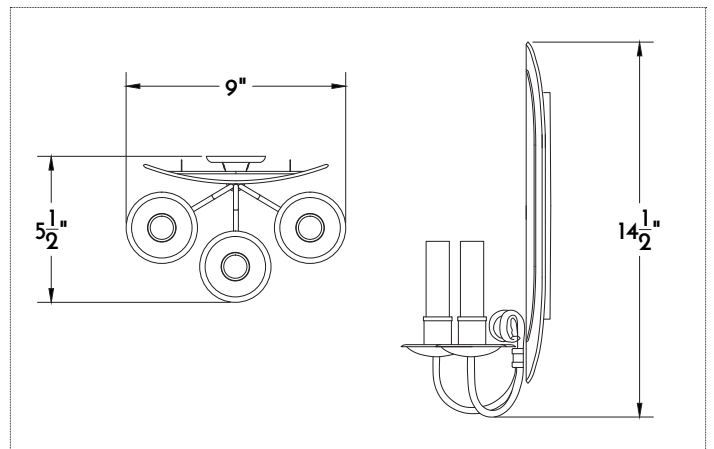

Oval Flemish Triple Arm Sconce

This triple arm sconce with an oval back was inspired by a 1750's Flemish wall sconce.

Shown with an aged tin finish.

SPECIFICATIONS

- UL listed for Dry location (may comply with Damp location when surface mounted to covered ceiling away from rain or sprinklers)
- 2" x 4" junction box

One Size

- 9" w x 5.5" d x 14.5" h
- Three Lamp
- 60-watt max** candelabra (E12) socket

Materials

- Tin*

Finishes

- AGTN*

Other Options

- Custom materials and finishes available upon request