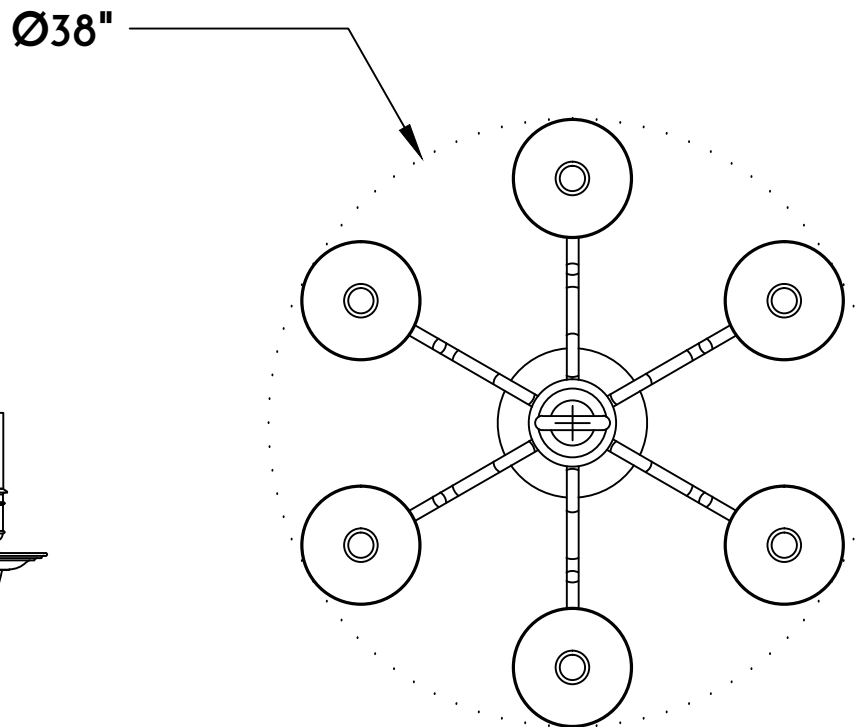

① CHANDELIER FRONT ELE.

② CHANDELIER TOP PLAN VIEW

NOTE: Fixtures are hand made one at a time. There may be slight variations in measurement and tolerances when comparing to actual Cad drawing.

CONFIDENTIALITY STATEMENT. The information contained in this Drawing, including attachments, is confidential information property of Heritage Metalworks Ltd., Heritage Traditions, Scofield lighting and HMW Forge. The information is intended for use solely by the individual or entity named in the message and or email sent with. Any unauthorized review, printing, copying, reproduction or distribution of such information to other parties is prohibited. If you are not an intended recipient of this, please notify Heritage Metalworks Ltd. by reply e-mail and delete from your system.