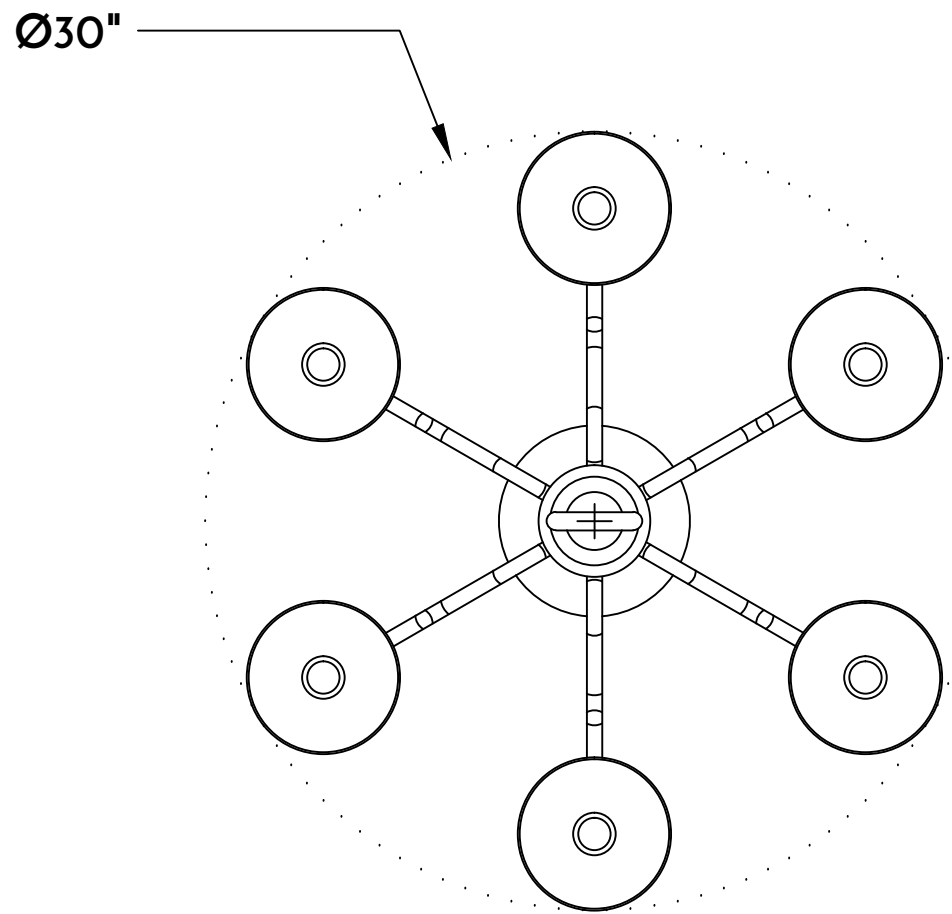

① CHANDELIER FRONT ELE.

② CHANDELIER TOP PLAN VIEW

NOTE: Fixtures are hand made one at a time. There may be slight variations in measurement and tolerances when comparing to actual Cad drawing.

CONFIDENTIALITY STATEMENT. The information contained in this Drawing, including attachments, is confidential information property of Heritage Metalworks Ltd., Heritage Traditions, Scofield lighting and HMW Forge. The information is intended for use solely by the individual or entity named in the message and or email sent with. Any unauthorized review, printing, copying, reproduction or distribution of such information to other parties is prohibited. If you are not an intended recipient of this, please notify Heritage Metalworks Ltd. by reply e-mail and delete from your system.