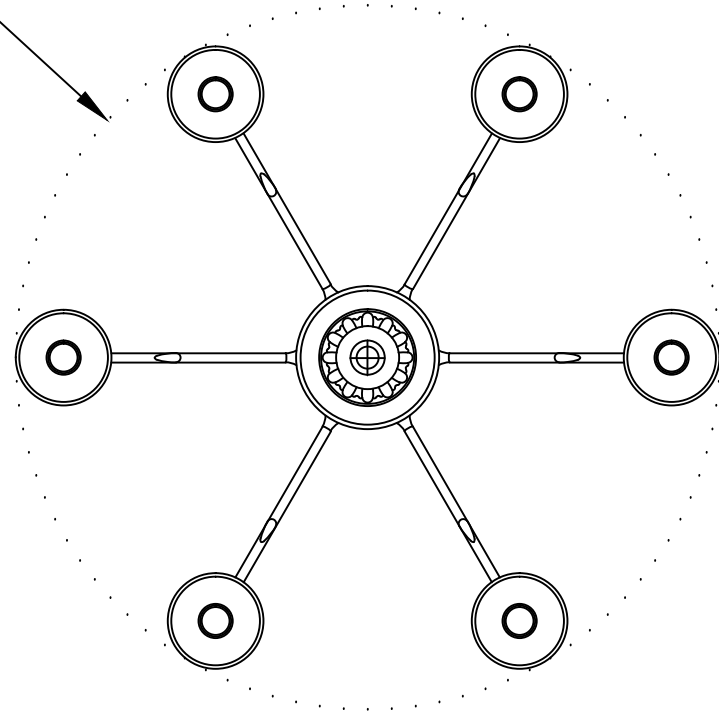

① CHANDELIER SIDE ELE.

Ø26 1/2"

② CHANDELIER TOP PLAN VIEW

NOTE: Fixtures are hand made one at a time. There may be slight variations in measurement and tolerances when comparing to actual Cad drawing.

CONFIDENTIALITY STATEMENT. The information contained in this Drawing, including attachments, is confidential information property of Heritage Metalworks Ltd., Heritage Traditions, Scofield lighting and HMW Forge. The information is intended for use solely by the individual or entity named in the message and or email sent with. Any unauthorized review, printing, copying, reproduction or distribution of such information to other parties is prohibited. If you are not an intended recipient of this, please notify Heritage Metalworks Ltd. by reply e-mail and delete from your system.