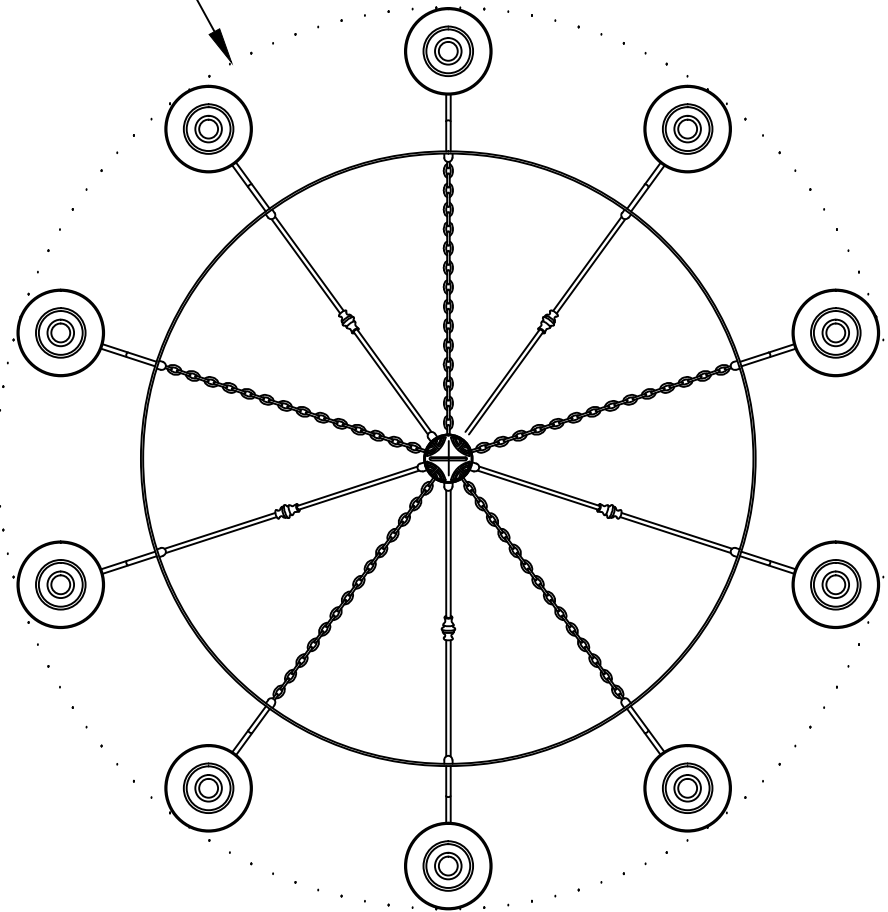

① CHANDELIER SIDE ELE.

Ø53"

② CHANDELIER TOP PLAN VIEW

NOTE: Fixtures are hand made one at a time. There may be slight variations in measurement and tolerances when comparing to actual Cad drawing.

CONFIDENTIALITY STATEMENT. The information contained in this Drawing, including attachments, is confidential information property of Heritage Metalworks Ltd., Heritage Traditions, Scofield lighting and HMW Forge. The information is intended for use solely by the individual or entity named in the message and or email sent with. Any unauthorized review, printing, copying, reproduction or distribution of such information to other parties is prohibited. If you are not an intended recipient of this, please notify Heritage Metalworks Ltd. by reply e-mail and delete from your system.

**Heritage Metalworks Ltd.**

CHBS107- 10 Lamp LG - du Pont Porch Chandelier

Date: 10/19/2020  
 Date Rev:  
 Rev Remarks:  
 Drawn By: M.W.  
 Type: Shop Drawing

- Approved by:
- Approved As Noted:
- Revise & Resubmit
- Rejected