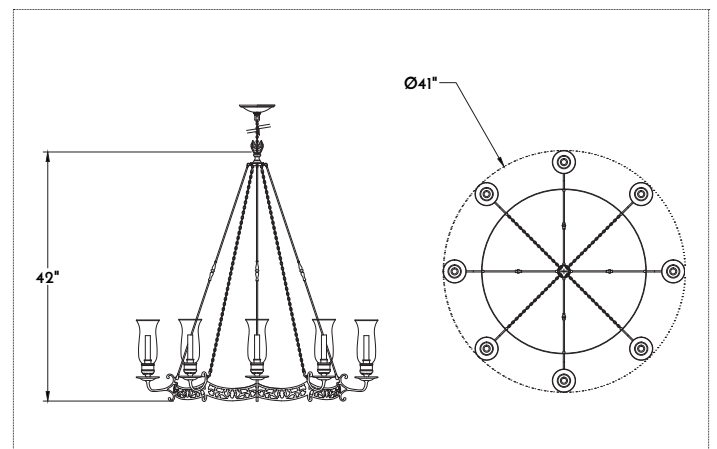

Shown with 8 lamp, small dimensions.

STANDARD FINISHES	BRASS	IRON	COPPER
	DABS Dark Antiqued* LABS Light Antiqued* PUBS Polished Unlacquered PLBS Polished Lacquered BRBS Brushed* BZBS Bronzed* OXBS Oxidized	BLIR Satin Black, Exterior BLAQ Black Lacquer, Interior DWIR Dark Wax NAIR Natural* RUIR Rustic	NACP Natural* BZCP Bronzed* OXCP Oxidized LDCC Leaded
	NICKEL	TIN	
	PONI Polished BRNI Brushed AQNI Antiqued Polished	AGTN Aged NATN Natural* BRTN Brushed*	*Clear coat finish available

*Filament LED (2-6 watt) bulbs strongly recommended with optional wax sleeves.

Due to authentic reproduction fixture construction, wires are discreetly attached to arm exterior.

Winterthur Licensee