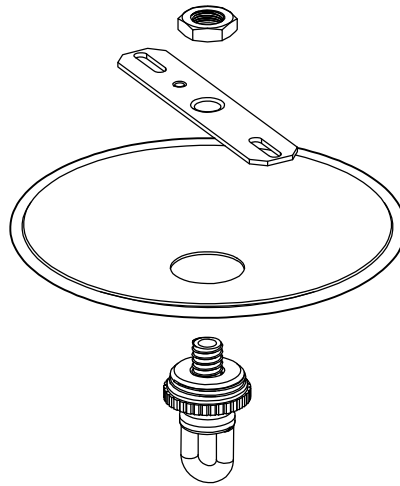

① CHANDELIER SIDE ELE.

② CHANDELIER TOP PLAN VIEW

NOTE: Fixtures are hand made one at a time. There may be slight variations in measurement and tolerances when comparing to actual Cad drawing.

CONFIDENTIALITY STATEMENT. The information contained in this Drawing, including attachments, is confidential information property of Heritage Metalworks Ltd., Heritage Traditions, Scofield lighting and HMW Forge. The information is intended for use solely by the individual or entity named in the message and or email sent with. Any unauthorized review, printing, copying, reproduction or distribution of such information to other parties is prohibited. If you are not an intended recipient of this, please notify Heritage Metalworks Ltd. by reply e-mail and delete from your system.

Heritage Metalworks Ltd.

CHIR103-SM- German Children's Bedroom Chandelier

Date: 10/10/2020
 Date Rev:
 Rev Remarks:
 Drawn By: M.W.
 Type: Shop Drawing

- Approved by:
- Approved As Noted:
- Revise & Resubmit
- Rejected