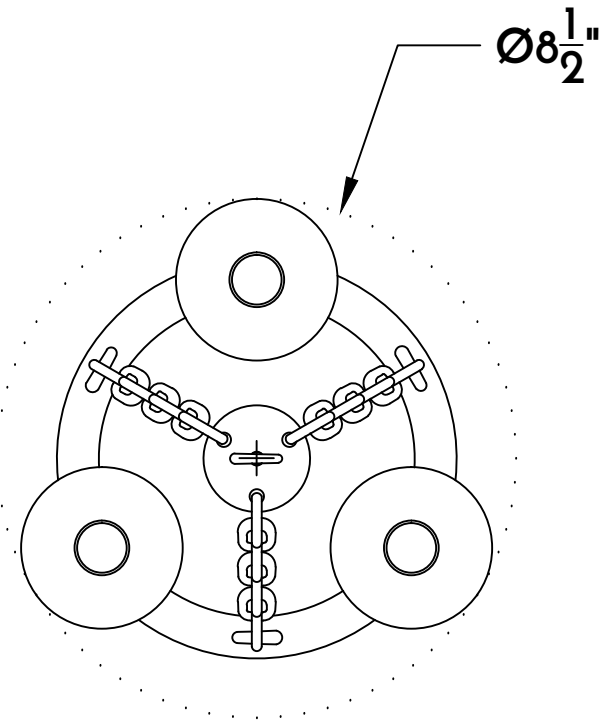

① CHANDELIER SIDE ELE.

② CHANDELIER TOP PLAN VIEW

NOTE: Fixtures are hand made one at a time. There may be slight variations in measurement and tolerances when comparing to actual Cad drawing.

CONFIDENTIALITY STATEMENT. The information contained in this Drawing, including attachments, is confidential information property of Heritage Metalworks Ltd., Heritage Traditions, Scofield lighting and HMW Forge. The information is intended for use solely by the individual or entity named in the message and or email sent with. Any unauthorized review, printing, copying, reproduction or distribution of such information to other parties is prohibited. If you are not an intended recipient of this, please notify Heritage Metalworks Ltd. by reply e-mail and delete from your system.

Heritage Metalworks Ltd.

CHIR103-SM- German Children's Bedroom Chandelier

Date: 10/10/2020
 Date Rev:
 Rev Remarks:
 Drawn By: M.W.
 Type: Shop Drawing

- Approved by:
- Approved As Noted:
- Revise & Resubmit
- Rejected