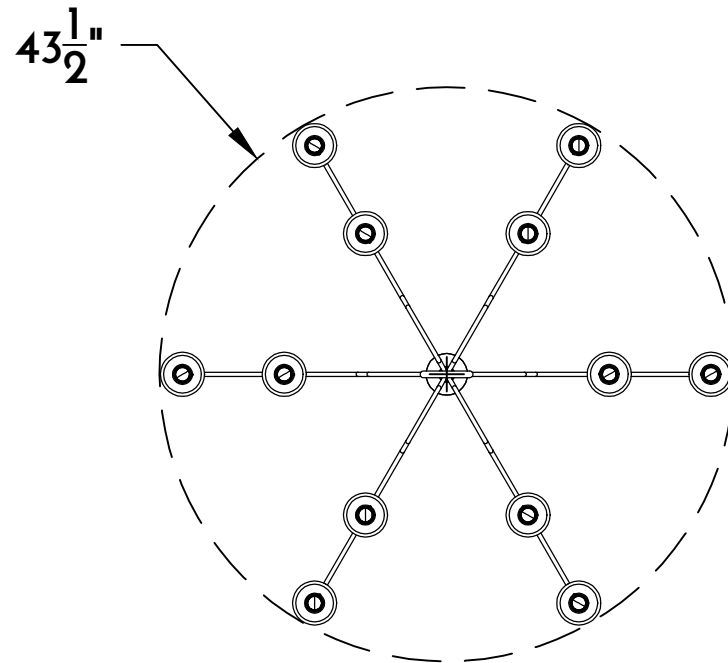

① CHANDELIER SIDE ELE.

② CHANDELIER TOP PLAN VIEW

NOTE: Fixtures are hand made one at a time. There may be slight variations in measurement and tolerances when comparing to actual Cad drawing.

CONFIDENTIALITY STATEMENT. The information contained in this Drawing, including attachments, is confidential information property of Heritage Metalworks Ltd., Heritage Traditions, Scofield lighting and HMW Forge. The information is intended for use solely by the individual or entity named in the message and or email sent with. Any unauthorized review, printing, copying, reproduction or distribution of such information to other parties is prohibited. If you are not an intended recipient of this, please notify Heritage Metalworks Ltd. by reply e-mail and delete from your system.

Heritage Metalworks Ltd.

CHIR120 - DOUBLE AURORA CHANDELIER

Date: 10/10/2020
 Date Rev:
 Rev Remarks:
 Drawn By: M.W.
 Type: Shop Drawing

- Approved by:
- Approved As Noted:
- Revise & Resubmit
- Rejected