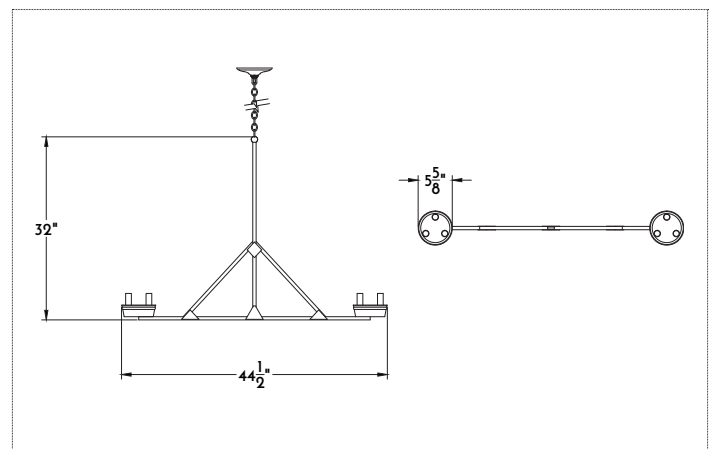

Other Options

- Custom materials and finishes available upon request

STANDARD FINISHES	BRASS	IRON	COPPER
	DABS Dark Antiqued* LABS Light Antiqued* PUBS Polished Unlacquered PLBS Polished Lacquered BRBS Brushed* BZBS Bronzed* OXBS Oxidized	BLIR Satin Black, Exterior BLAQ Black Lacquer, Interior DWIR Dark Wax NAIR Natural* RUIR Rustic	NACP Natural* BZCP Bronzed* OXCP Oxidized LDCC Leaded
	NICKEL	TIN	
	PONI Polished BRNI Brushed AQNI Antiqued Polished	AGTN Aged NATN Natural* BRTN Brushed*	*Clear coat finish available

*Filament LED (2-6 watt) bulbs strongly recommended with optional wax sleeves.

Winterthur Licensee