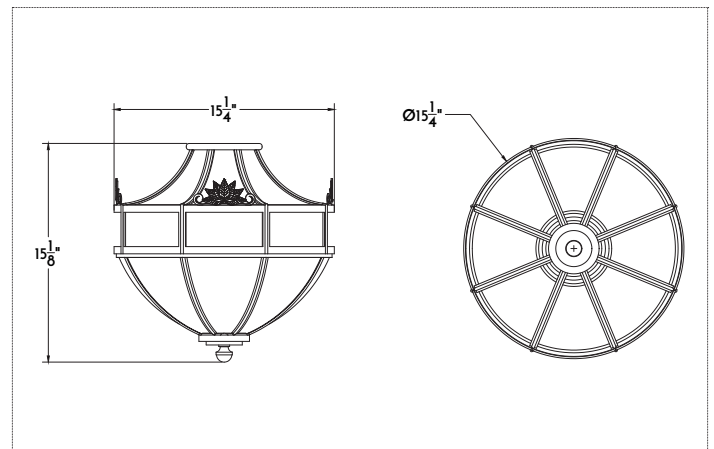

Shown as a 3D model with a polished brass finish.

SPECIFICATIONS

- UL listed for Dry location (may comply with Damp location when surface mounted to covered ceiling away from rain or sprinklers)
- 4" octagonal junction box

One Size

- 15.25" w x 15.125" h
- Three Lamp
- 60-watt max* candelabra (E12) socket

Materials

- Brass

Finishes

- DABS, LABS, PUBS, PLBS, BRBS, OXBS, BZBS
- PONI, BRNI, AQNI

Other Options

- Plating in Copper, Silver or Gold
- Custom materials and finishes available upon request