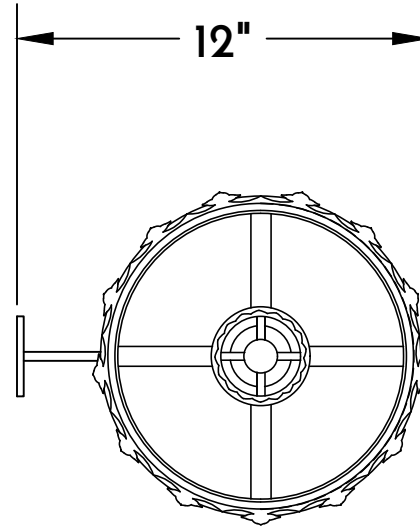

① WALL LANTERN SIDE ELE.

② WALL LANTERN TOP PLAN VIEW

NOTE: Fixtures are hand made one at a time.
There may be slight variations in measurement
and tolerances when comparing to actual Cad
drawing.

CONFIDENTIALITY STATEMENT. The information contained in this Drawing, including attachments, is confidential information property of Heritage Metalworks Ltd., Heritage Traditions, Scofield lighting and HMW Forge. The information is intended for use solely by the individual or entity named in the message and or email sent with. Any unauthorized review, printing, copying, reproduction or distribution of such information to other parties is prohibited. If you are not an intended recipient of this, please notify Heritage Metalworks Ltd. by reply e-mail and delete from your system.

Heritage Metalworks Ltd.

LTBS103 - Port Royal Wall Lantern

Date: 10/10/2020
Date Rev:
Rev Remarks:
Drawn By: M.W.
Type: Shop Drawing

Approved by:
 Approved As Noted:
 Revise & Resubmit
 Rejected