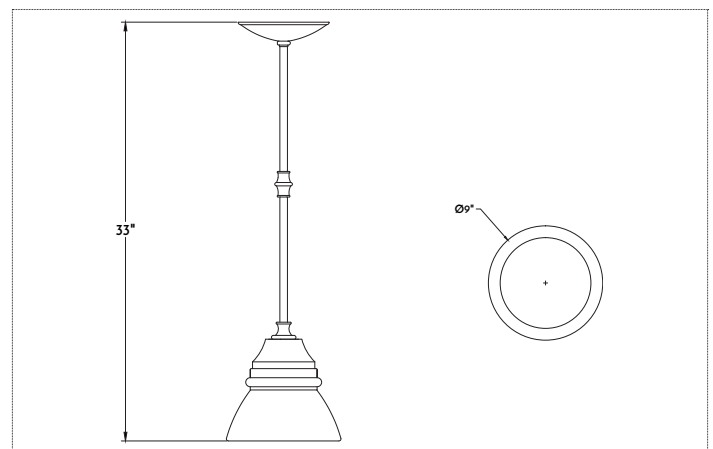

SPECIFICATIONS

- UL listed for Dry location (may comply with Damp location when surface mounted to covered ceiling away from rain or sprinklers)
- Includes 5-7/8" ceiling canopy
- 4" octagonal junction box

One Size

- 9" w x 8" h
- One Lamp
- 100-watt max (E26) socket

Materials

- Brass

Finishes

- DABS, LABS, PUBS, PLBS, BRBS, OXBS, BZBS
- PONI, BRNI, AQNI

Other Options

- Plating in Copper, Silver or Gold
- Clear or Custom Color Glass
- Custom materials and finishes available upon request