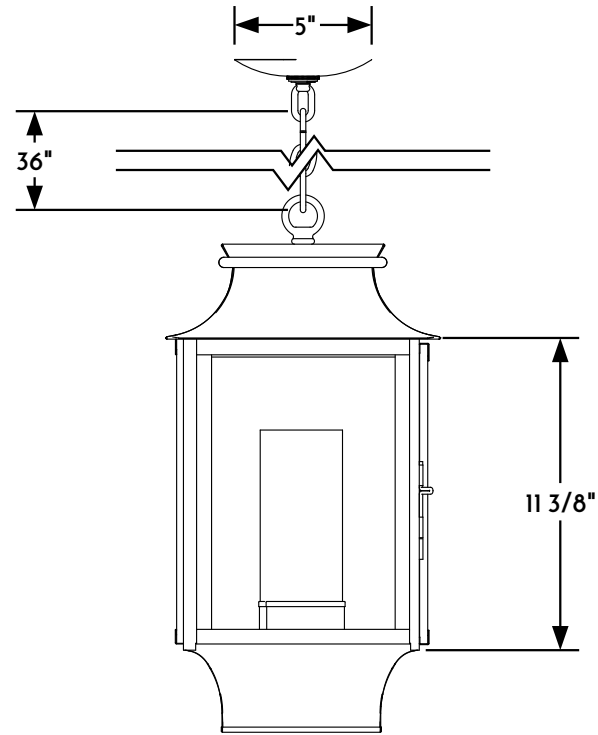

① HANGING LANTERN FRONT ELEVATION VIEW

③ HANGING LANTERN RIGHT ELEVATION VIEW

② HANGING LANTERN PLAN VIEW

④ HANGING LANTERN CANOPY ASSEMBLY

*Scofield*  
SCOFIELD LIGHTING

NOTE: Items are hand made one at a time. There may be slight variations in measurement and tolerances when comparing to actual Cad drawing.