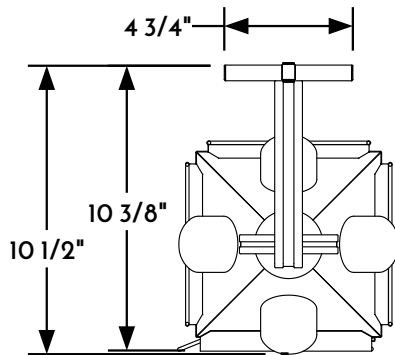

① WALL LANTERN FRONT ELEVATION VIEW

② WALL LANTERN RIGHT ELEVATION VIEW

③ WALL LANTERN REAR ELEVATION VIEW

④ WALL LANTERN PLAN VIEW

⑤ WALL LANTERN BOTTOM VIEW

Scofield
SCOFIELD LIGHTING

NOTE: Items are hand made one at a time. There may be slight variations in measurement and tolerances when comparing to actual Cad drawing.