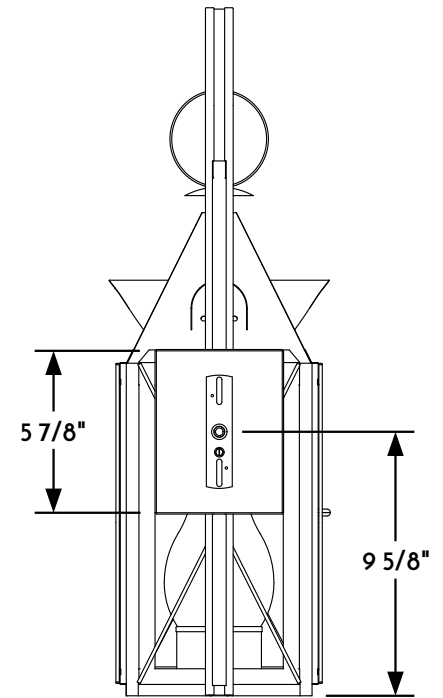

① WALL LANTERN FRONT ELEVATION VIEW

② WALL LANTERN RIGHT ELEVATION VIEW

③ WALL LANTERN REAR ELEVATION VIEW

④ WALL LANTERN PLAN VIEW

⑤ WALL LANTERN BOTTOM VIEW

Scofield
SCOFIELD LIGHTING

NOTE: Items are hand made one at a time. There may be slight variations in measurement and tolerances when comparing to actual Cad drawing.