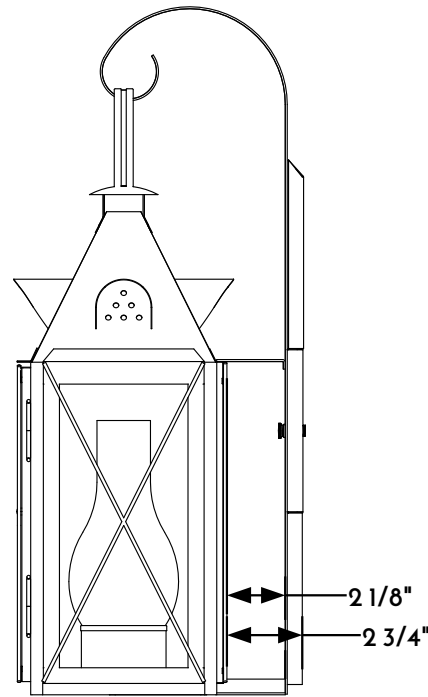

① WALL LANTERN FRONT ELEVATION VIEW

② WALL LANTERN RIGHT ELEVATION VIEW

③ WALL LANTERN REAR ELEVATION VIEW

④ WALL LANTERN PLAN VIEW

⑤ WALL LANTERN BOTTOM VIEW

Scofield
SCOFIELD LIGHTING

NOTE: Items are hand made one at a time. There may be slight variations in measurement and tolerances when comparing to actual Cad drawing.