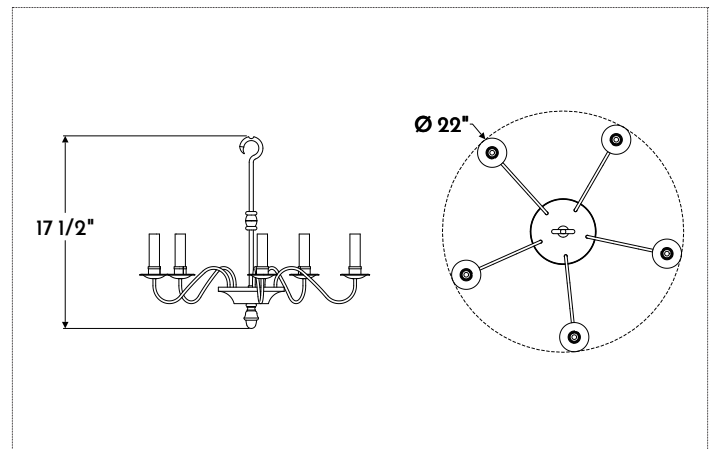

Shown with small dimensions

FINISHES	COPPER PATINA	COPPER LACQUER	TIN
	NACP Natural	BLAQ Black	AGTN Aged
	BZCP Bronzed	BZAQ Bronze	BLAQ Black Lacquer
	OXCP Oxidized		
	BRCP Brushed		

*Interior use only

**Filament LED (2-6 watt) bulbs strongly recommended with optional wax sleeves