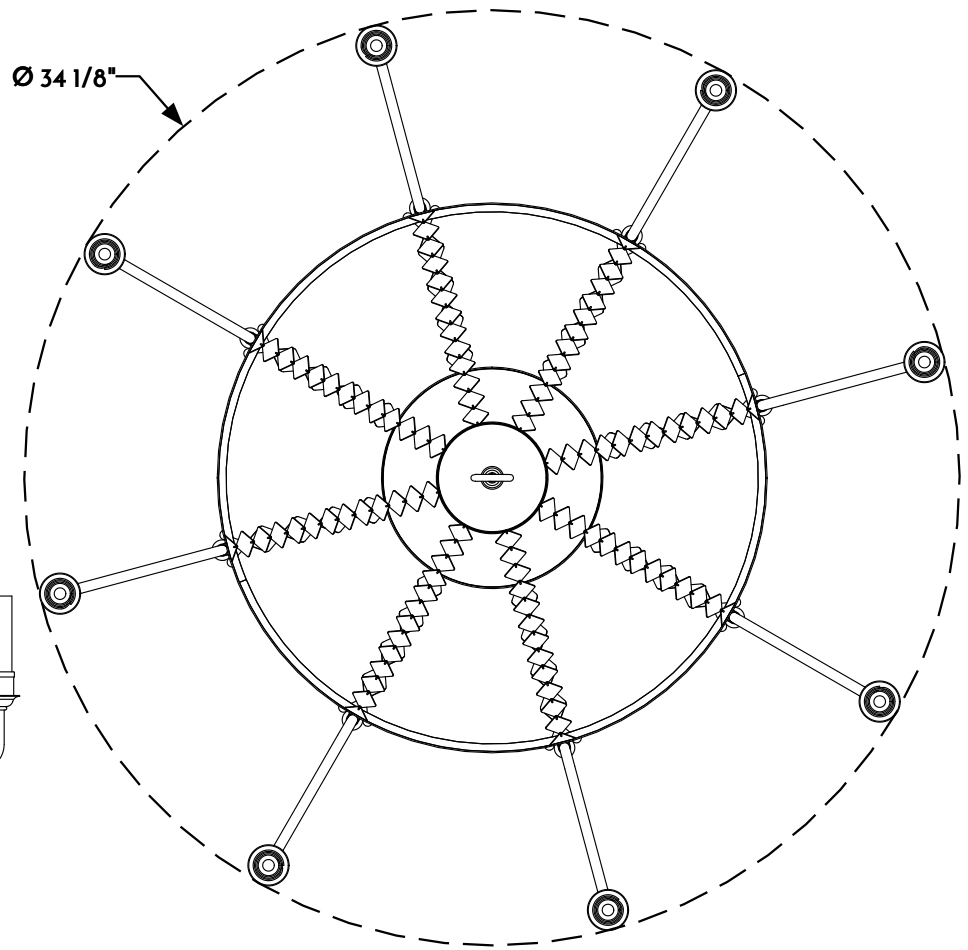

① WALL LANTERN FRONT ELEVATION VIEW

② WALL LANTERN RIGHT ELEVATION VIEW

Scofield
SCOFIELD LIGHTING

NOTE: Items are hand made one at a time. There may be slight variations in measurement and tolerances when comparing to actual Cad drawing.