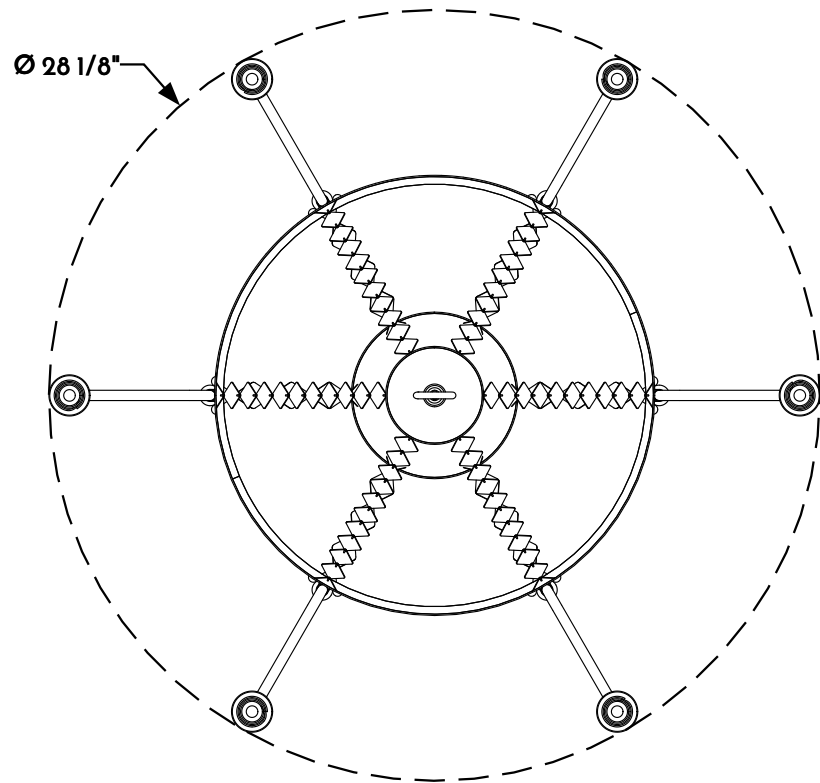

① WALL LANTERN FRONT ELEVATION VIEW

② WALL LANTERN RIGHT ELEVATION VIEW

*Scofield*  
SCOFIELD LIGHTING

NOTE: Items are hand made  
one at a time. There may be slight variations in measurement  
and tolerances when comparing to actual Cad drawing.