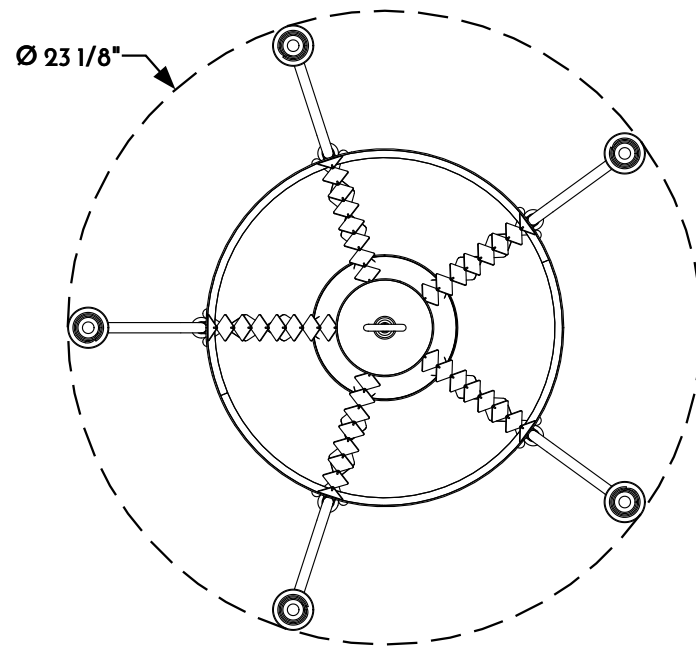

① WALL LANTERN FRONT ELEVATION VIEW

② WALL LANTERN RIGHT ELEVATION VIEW

*Scofield*  
SCOFIELD LIGHTING

NOTE: Items are hand made one at a time. There may be slight variations in measurement and tolerances when comparing to actual Cad drawing.