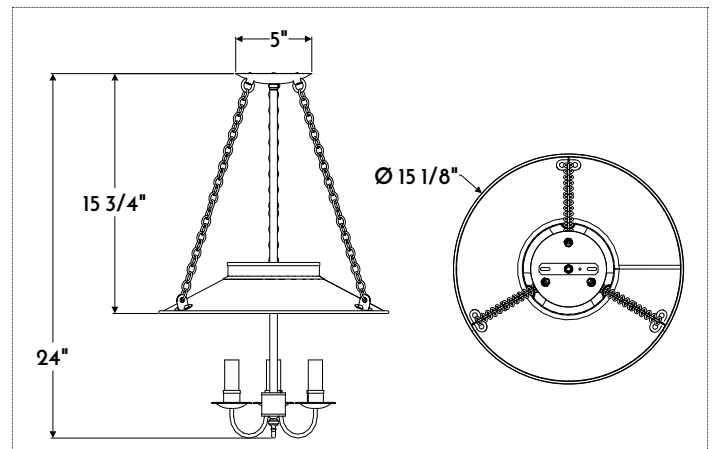

Shown in large with an oxidized copper finish.

SPECIFICATIONS

- All sizes UL listed for Wet location
- 60-watt max** candelabra (E12) socket
- Includes 5" canopy
- 4" octagonal junction box

Small

- 15.125" w x 24" h
- Three Lamp

Large

- 18.25" w x 28.5" h
- Three Lamp

Materials

- Copper

Finishes

- NACP, BZCP, OXCP, BRCP
- BLAQ, BZAQ

Other Options

- Custom materials and finishes available upon request