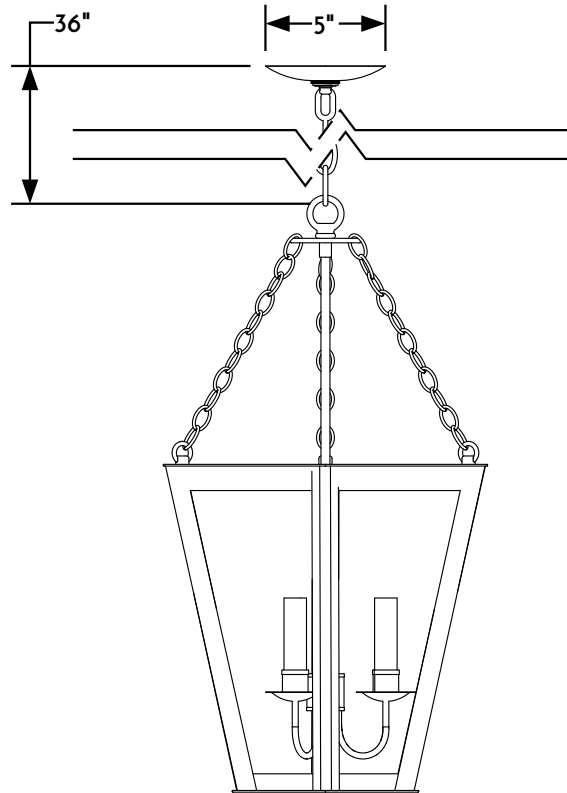

① HANGING LANTERN FRONT ELEVATION VIEW

② HANGING LANTERN RIGHT ELEVATION VIEW

④ HANGING LANTERN PLAN VIEW

④ HANGING LANTERN CANOPY ASSEMBLY

CONFIDENTIALITY STATEMENT. The information contained in this Drawing, including attachments, is confidential information property of Heritage Metalworks LLC., HMW Forge and Scofield lighting. The information is intended for use solely by the individual or entity named in the message and or email sent with. Any unauthorized review, printing, copying, reproduction or distribution of such information to other parties is prohibited. If you are not an intended recipient of this, please notify Heritage Metalworks LLC. by reply e-mail and delete from your system.

Scofield
SCOFIELD LIGHTING

NOTE: Items are hand made one at a time. There may be slight variations in measurement and tolerances when comparing to actual Cad drawing.

Scofield Lighting
Bridgeport Hanging Lantern
786C-MD