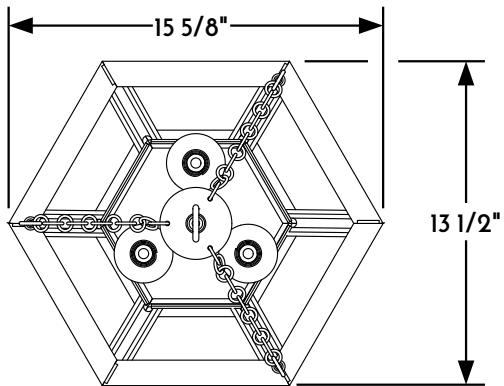

① HANGING LANTERN FRONT ELEVATION VIEW

② HANGING LANTERN RIGHT ELEVATION VIEW

④ HANGING LANTERN PLAN VIEW

④ HANGING LANTERN CANOPY ASSEMBLY

CONFIDENTIALITY STATEMENT. The information contained in this Drawing, including attachments, is confidential information property of Heritage Metalworks LLC., HMW Forge and Scofield lighting. The information is intended for use solely by the individual or entity named in the message and or email sent with. Any unauthorized review, printing, copying, reproduction or distribution of such information to other parties is prohibited. If you are not an intended recipient of this, please notify Heritage Metalworks LLC. by reply e-mail and delete from your system.

Scofield
SCOFIELD LIGHTING

NOTE: Items are hand made one at a time. There may be slight variations in measurement and tolerances when comparing to actual Cad drawing.

Scofield Lighting
Bridgeport Hanging Lantern
786C-MD