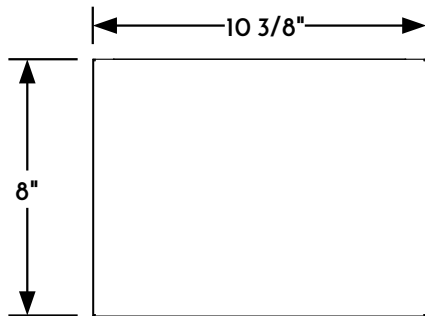

① WALL LANTERN FRONT ELEVATION VIEW

② WALL LANTERN RIGHT ELEVATION VIEW

③ WALL LANTERN REAR ELEVATION VIEW

④ WALL LANTERN PLAN VIEW

⑤ WALL LANTERN BOTTOM VIEW

Scofield
SCOFIELD LIGHTING

NOTE: Items are hand made one at a time. There may be slight variations in measurement and tolerances when comparing to actual Cad drawing.