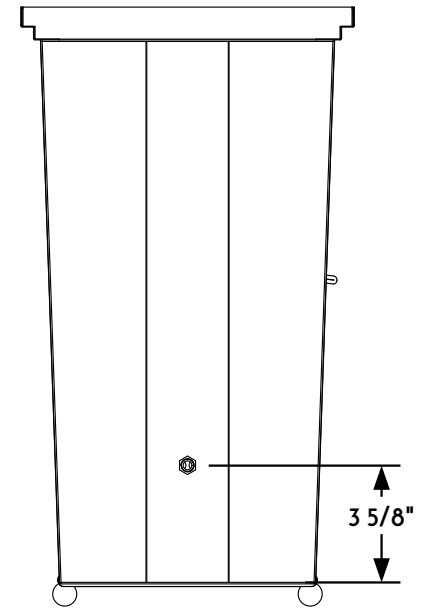

① WALL LANTERN FRONT ELEVATION VIEW

② WALL LANTERN RIGHT ELEVATION VIEW

③ WALL LANTERN REAR ELEVATION VIEW

④ WALL LANTERN PLAN VIEW

⑤ WALL LANTERN BOTTOM VIEW

Scofield
SCOFIELD LIGHTING

NOTE: Items are hand made one at a time. There may be slight variations in measurement and tolerances when comparing to actual Cad drawing.