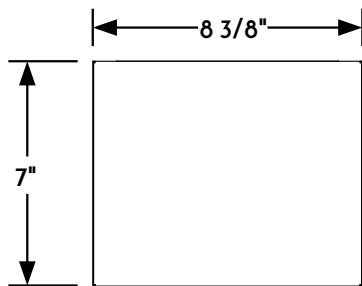

① WALL LANTERN FRONT ELEVATION VIEW

② WALL LANTERN RIGHT ELEVATION VIEW

③ WALL LANTERN REAR ELEVATION VIEW

④ WALL LANTERN PLAN VIEW

⑤ WALL LANTERN BOTTOM VIEW

Scofield
SCOFIELD LIGHTING

NOTE: Items are hand made one at a time. There may be slight variations in measurement and tolerances when comparing to actual Cad drawing.