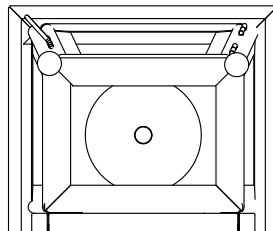

① WALL LANTERN FRONT ELEVATION VIEW

② WALL LANTERN RIGHT ELEVATION VIEW

③ WALL LANTERN REAR ELEVATION VIEW

④ WALL LANTERN PLAN VIEW

⑤ WALL LANTERN BOTTOM VIEW

Scofield
SCOFIELD LIGHTING

NOTE: Items are hand made one at a time. There may be slight variations in measurement and tolerances when comparing to actual Cad drawing.