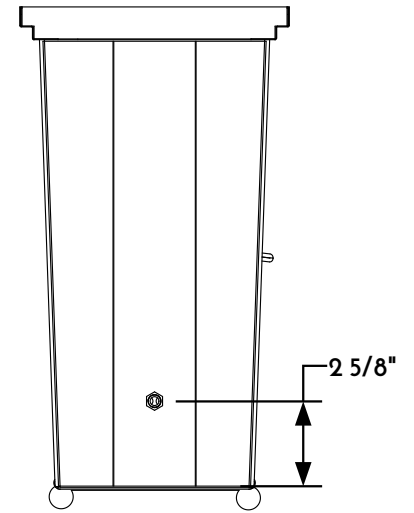

① WALL LANTERN FRONT ELEVATION VIEW

② WALL LANTERN RIGHT ELEVATION VIEW

③ WALL LANTERN REAR ELEVATION VIEW

④ WALL LANTERN PLAN VIEW

⑤ WALL LANTERN BOTTOM VIEW

Scofield
SCOFIELD LIGHTING

NOTE: Items are hand made one at a time. There may be slight variations in measurement and tolerances when comparing to actual Cad drawing.